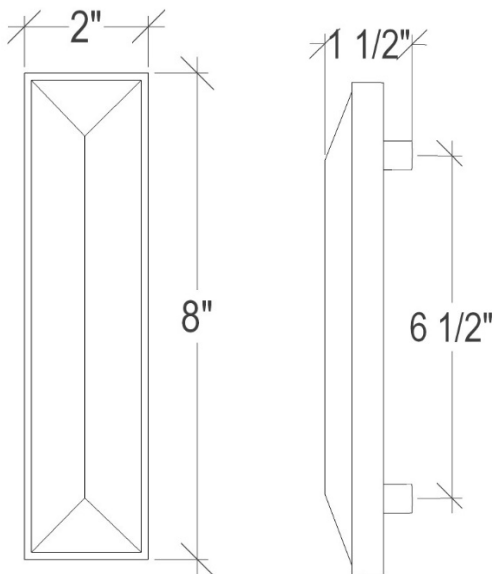

VH007PB-01 White Prism Polished Brass Shown

VH007-01

8" ARTISAN GLASS HARDWARE –SMALL RECTANGLE WITH WHITE PRISM

DETAILS

Materials: Smooth metal with White glass

OD: 8" x 2" x 1.5"

Each piece is hand-crafted; no two will be the same

NOTE: Due to the handmade nature of the hardware, dimensions are approximate and variations in the glass may be visible.

AVAILABLE FINISHES

PB		VH007PB-01 Polished Brass with White Glass
SB		VH007SB-01 Satin Brass with White Glass
PN		VH007PN-01 Polished Nickel with White Glass
SN		VH007SN-01 Satin Nickel with White Glass