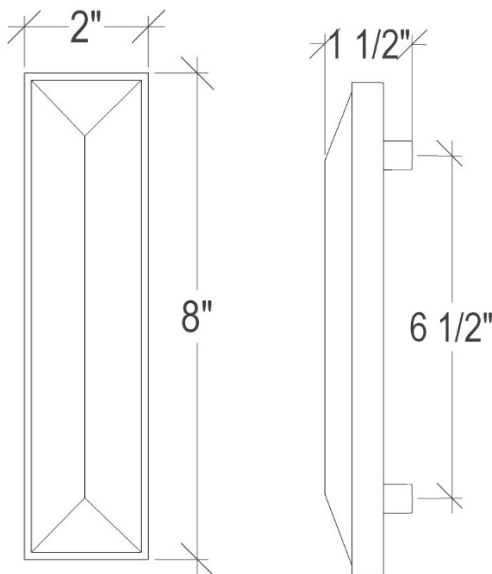

## VH007-BRS/SLV

8" ARTISAN GLASS HARDWARE –SMALL RECTANGLE WITH EGLOMISE PRISM

### DETAILS

Materials: Smooth metal with Eglomise glass

OD: 8" x 2" x 1.5"

Each piece is hand-crafted; no two will be the same

NOTE: Due to the handmade nature of the hardware, dimensions are approximate and variations in the glass may be visible.