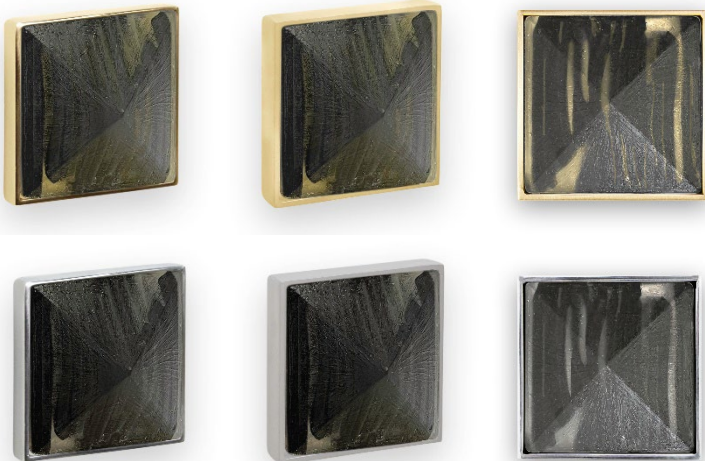

VH006SB-06 Black Tiger Prism Satin Brass Shown

## VH006-06

3" ARTISAN GLASS HARDWARE – SMALL SQUARE WITH BLACK TIGER PRISM

### DETAILS

Materials: Smooth metal with black tiger glass

OD: 3" x 3" x 1.5"

Each piece is hand-crafted; no two will be the same

NOTE: Due to the handmade nature of the hardware, dimensions are approximate and variations in the glass may be visible.

### AVAILABLE FINISHES

PB		<b>VH006PB-06</b> Polished Brass with Black Tiger Glass
SB		<b>VH006SB-06</b> Satin Brass with Black Tiger Glass
PN		<b>VH006PN-06</b> Polished Nickel with Black Tiger Glass
SN		<b>VH006SN-06</b> Satin Nickel with Black Tiger Glass