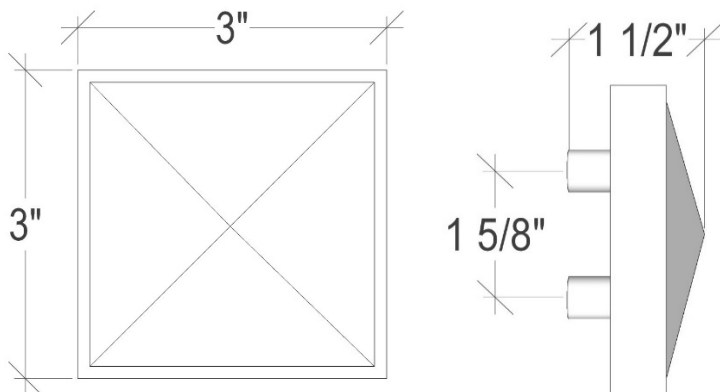

WARRANTY

Linkasink warranties our product to be free from manufacturing defect for the life of the product. Warranty does not cover improper care, neglect, abuse, or normal wear-and-tear.