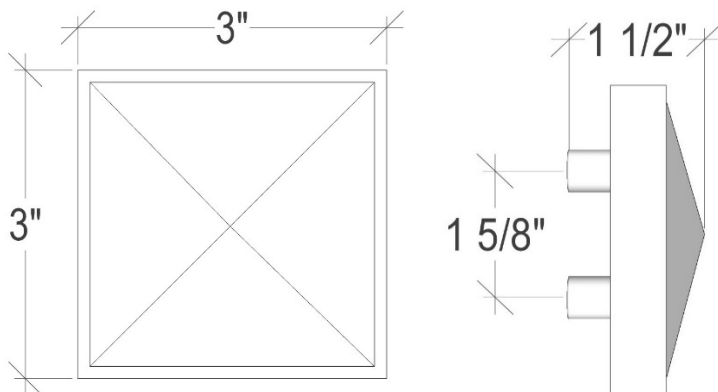

WARRANTY

Linkasink warranties our product to be free from manufacturing defect for the life of the product. Warranty does not cover improper care, neglect, abuse, or normal wear-and-tear.