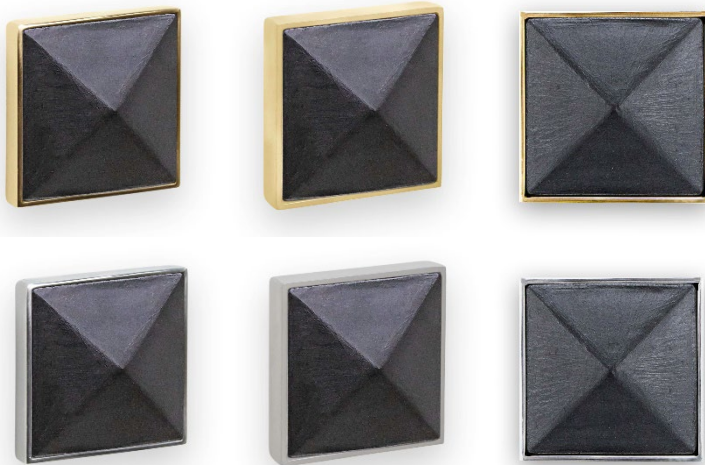

VH006SB-04 Black Prism Satin Brass Shown

VH006-04

3" ARTISAN GLASS HARDWARE – SMALL SQUARE WITH BLACK PRISM

DETAILS

Materials: Smooth metal with black glass

OD: 3" x 3" x 1.5"

Each piece is hand-crafted; no two will be the same

NOTE: Due to the handmade nature of the hardware, dimensions are approximate and variations in the glass may be visible.

AVAILABLE FINISHES

PB		VH006PB-04 Polished Brass with Black Glass
SB		VH006SB-04 Satin Brass with Black Glass
PN		VH006PN-04 Polished Nickel with Black Glass
SN		VH006SN-04 Satin Nickel with Black Glass