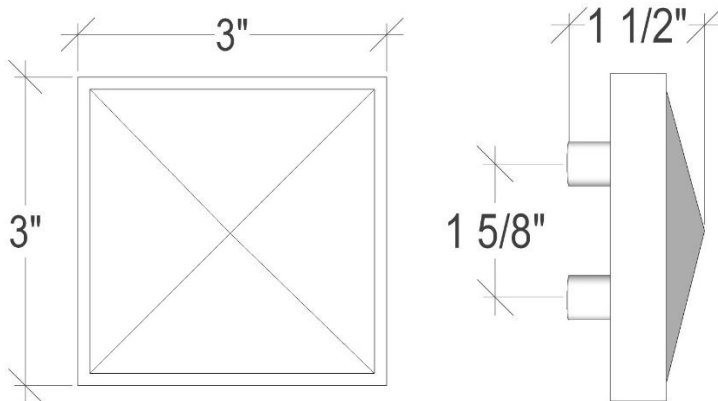

DIMENSIONS WILL VARY

DO NOT use this sheet as a guide for templating. Due to the handmade nature of each product, templates are not provided.