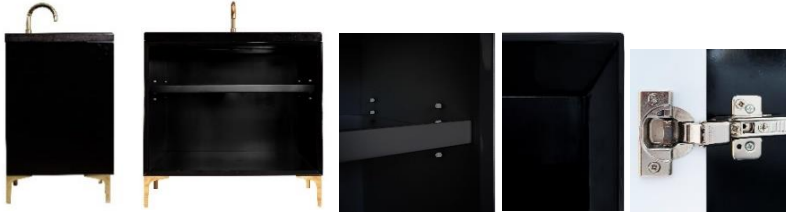

Shown in PB

VAN36B-027

36" BLACK LINEA WITH STAR HARDWARE

DETAILS

Cabinet with Gloss Finish

Full Finished Back

Adjustable Interior Shelf

3 Way Adjustable European Soft Close Hinges

OD: W 36" x D 22"

Vanities are Hand-crafted

HARDWARE AND LEG FINISH OPTIONS

	PB	Polished Brass
	SB	Satin Brass

36" VANITY TOP OPTIONS

(Vanity Tops Sold Separately, See Vanity Top Spec Sheet for Details)

Outside Dimensions: W 36" D 22" H 1.5"

(Vanity Top includes 4" Backsplash)

VT36W-01	18" x 12" Sink Cutout with 1 Faucet Hole
VT36W-03	18" x 12" Sink Cutout with 3 Faucet Holes

INSTALLATION

We recommend consulting a professional if you are unfamiliar with installing bathroom fixtures and plumbing. Linkasink accepts no liability for any damage to the floor, walls, plumbing, or personal injury during installation.