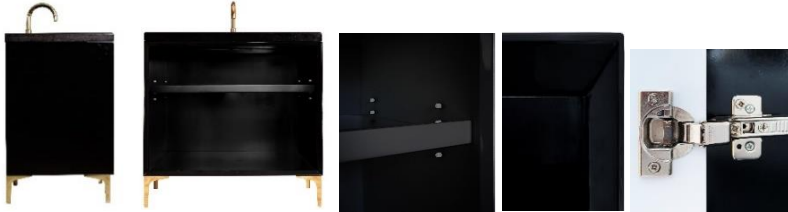

Shown in PB

## VAN36B-025-BRS

36" BLACK LINEA WITH 18" ARTISAN GLASS  
HARDWARE ÉGLOMISÉ PRISM GLASS

### DETAILS

Cabinet with Gloss Finish  
Full Finished Back  
Adjustable Interior Shelf  
3 Way Adjustable European Soft Close Hinges  
OD: **W 36" x D 22"**  
Vanities are Hand-crafted