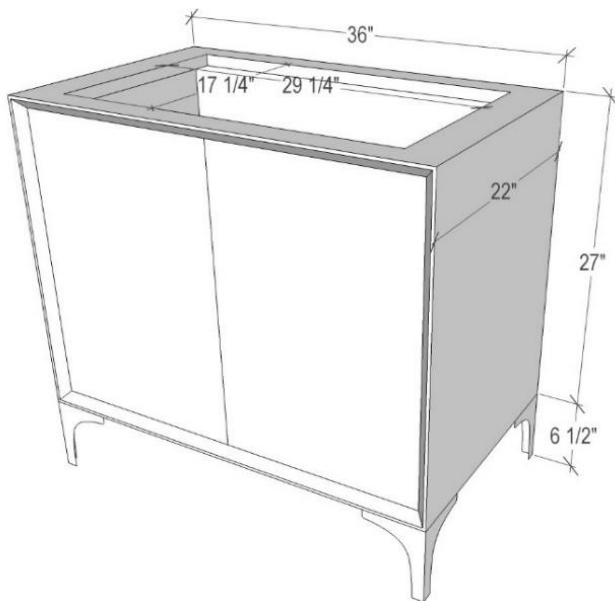

WARRANTY

Linkasink warranties our product to be free from manufacturing defect for the life of the product. Warranty does not cover improper care, neglect, abuse or normal wear-and-tear.