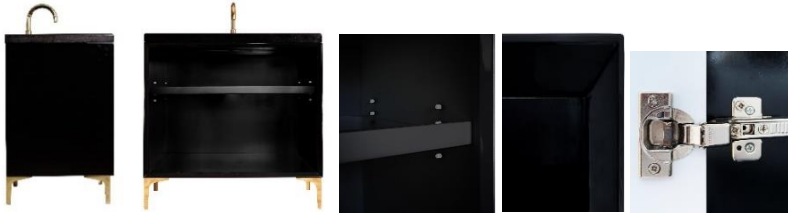

Shown in PB

VAN36B-020-SLV

36" BLACK TUXEDO WITH 8" ARTISAN GLASS
HARDWARE ÉGLOMISÉ PRISM GLASS

DETAILS

Cabinet with Gloss Finish
Full Finished Back
Adjustable Interior Shelf
3 Way Adjustable European Soft Close Hinges
OD: W 36" x D 22"
Vanities are Hand-crafted

HARDWARE AND LEG FINISH OPTIONS

	PN	Polished Nickel
	SN	Satin Nickel

36" VANITY TOP OPTIONS

(Vanity Tops Sold Separately, See Vanity Top Spec Sheet for Details)

Outside Dimensions: W 36" D 22" H 1.5"

(Vanity Top includes 4" Backsplash)

VT36W-01	18" x 12" Sink Cutout with 1 Faucet Hole
VT36W-03	18" x 12" Sink Cutout with 3 Faucet Holes

INSTALLATION

We recommend consulting a professional if you are unfamiliar with installing bathroom fixtures and plumbing. Linkasink accepts no liability for any damage to the floor, walls, plumbing, or personal injury during installation.