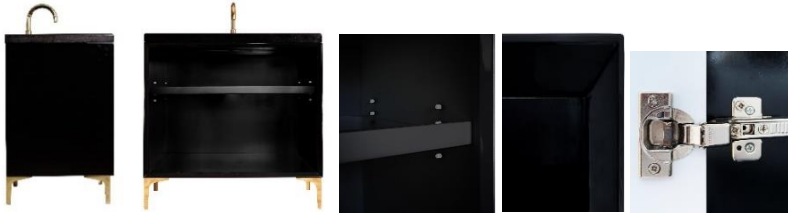

Shown in PB

VAN36B-019-SLV

36" BLACK TUXEDO WITH 3" ARTISAN GLASS
HARDWARE ÉGLOMISÉ PRISM GLASS

DETAILS

Cabinet with Gloss Finish
Full Finished Back
Adjustable Interior Shelf
3 Way Adjustable European Soft Close Hinges
OD: W 36" x D 22"
Vanities are Hand-crafted

HARDWARE AND LEG FINISH OPTIONS

	PN	Polished Nickel
	SN	Satin Nickel

36" VANITY TOP OPTIONS

(Vanity Tops Sold Separately, See Vanity Top Spec Sheet for Details)

Outside Dimensions: W 36" D 22" H 1.5"

(Vanity Top includes 4" Backsplash)

VT36W-01	18" x 12" Sink Cutout with 1 Faucet Hole
VT36W-03	18" x 12" Sink Cutout with 3 Faucet Holes

INSTALLATION

We recommend consulting a professional if you are unfamiliar with installing bathroom fixtures and plumbing. Linkasink accepts no liability for any damage to the floor, walls, plumbing, or personal injury during installation.