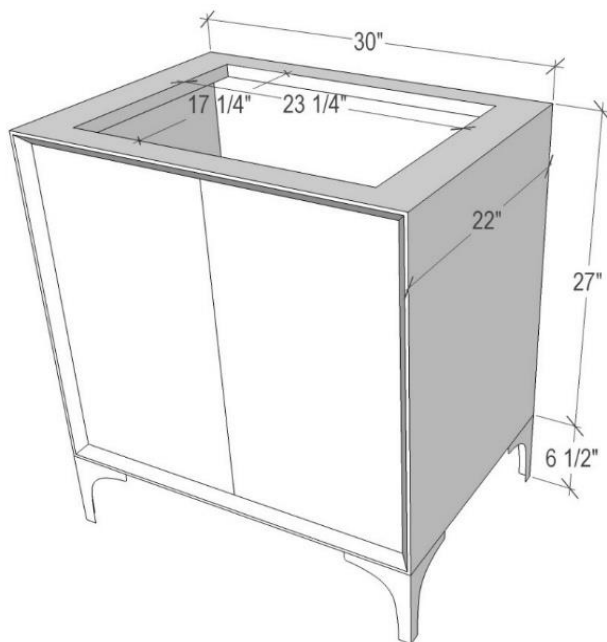

WARRANTY

Linkasink warranties our product to be free from manufacturing defect for the life of the product. Warranty does not cover improper care, neglect, abuse or normal wear-and-tear.