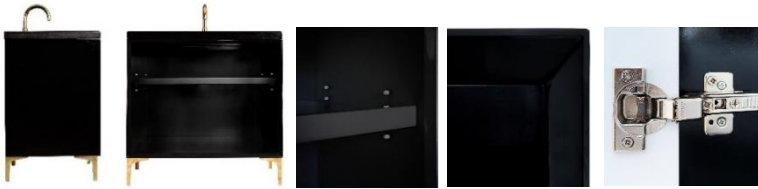

Shown in PB

## VAN30B-028

30" BLACK MOTHER OF PEARL WITH STAR HARDWARE

### DETAILS

Cabinet with Gloss Finish  
 Full Finished Back  
 Adjustable Interior Shelf  
 3 Way Adjustable European Soft Close Hinges  
 OD: W 30" x D 22"  
 Vanities are Hand-crafted