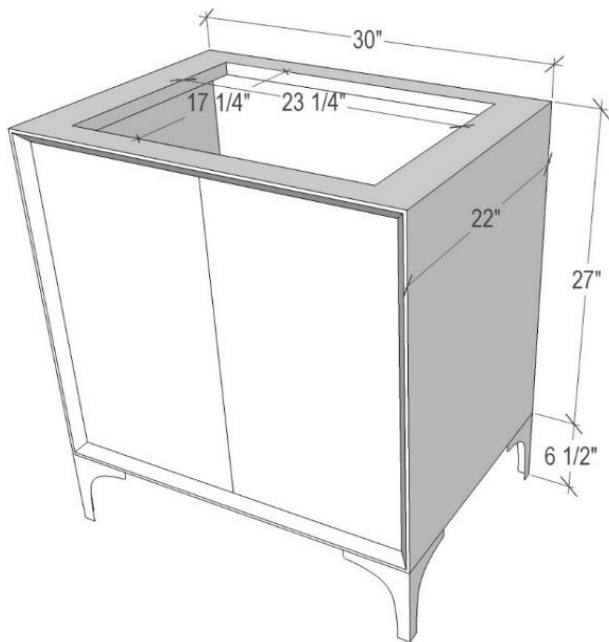

WARRANTY

Linkasink warranties our product to be free from manufacturing defect for the life of the product. Warranty does not cover improper care, neglect, abuse or normal wear-and-tear.