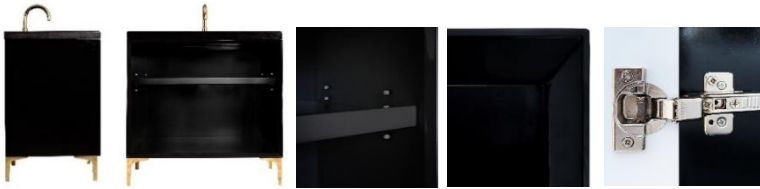

## VAN30B-020-SLV

30" BLACK TUXEDO WITH 8" ARTISAN GLASS  
HARDWARE ÉGLOMISÉ PRISM GLASS

### DETAILS

Cabinet with Gloss Finish  
Full Finished Back  
Adjustable Interior Shelf  
3 Way Adjustable European Soft Close Hinges  
OD: W 30" x D 22"  
Vanities are Hand-crafted