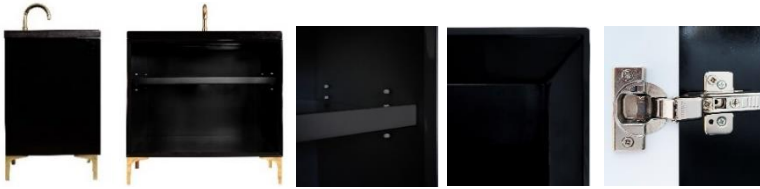

## VAN30B-017-SLV

30" BLACK MOTHER OF PEARL WITH 18" ARTISAN GLASS HARDWARE ÉGLOMISÉ PRISM GLASS

### DETAILS

Cabinet with Gloss Finish  
 Full Finished Back  
 Adjustable Interior Shelf  
 3 Way Adjustable European Soft Close Hinges  
 OD: **W 30" x D 22"**  
 Vanities are Hand-crafted