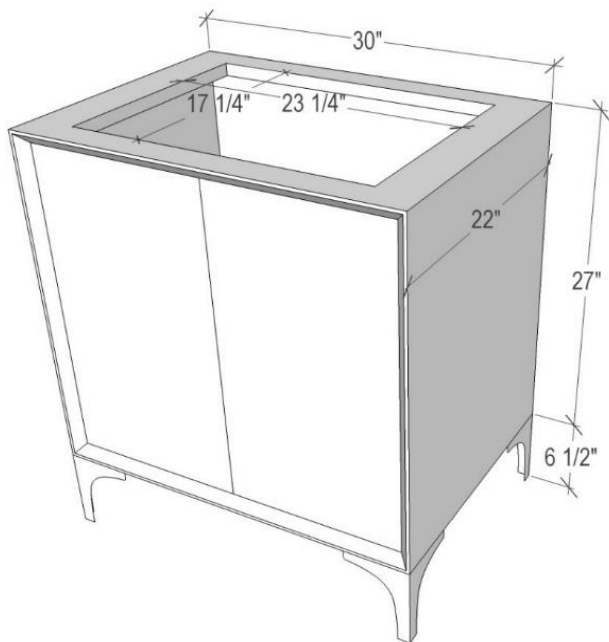

WARRANTY

Linkasink warranties our product to be free from manufacturing defect for the life of the product. Warranty does not cover improper care, neglect, abuse or normal wear-and-tear.