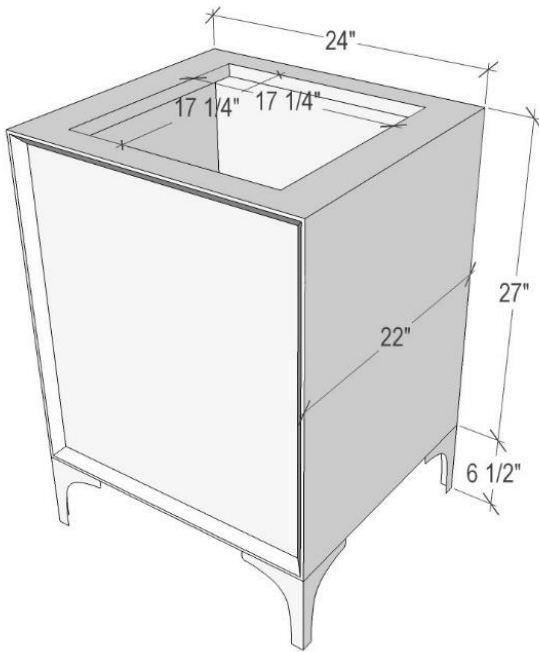

DIMENSIONS WILL VARY

DO NOT use this sheet as a guide for countertop cuts. Due to the handmade nature of each product, templates are not provided.