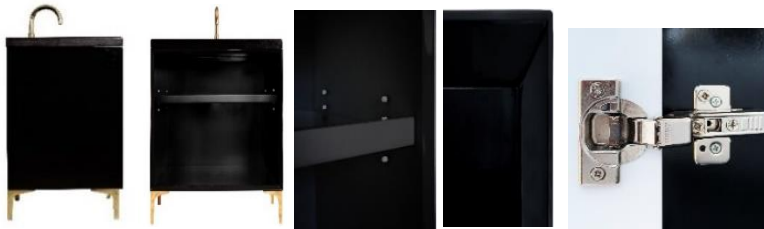

DIMENSIONS WILL VARY

DO NOT use this sheet as a guide for countertop cuts. Due to the handmade nature of each product, templates are not provided.