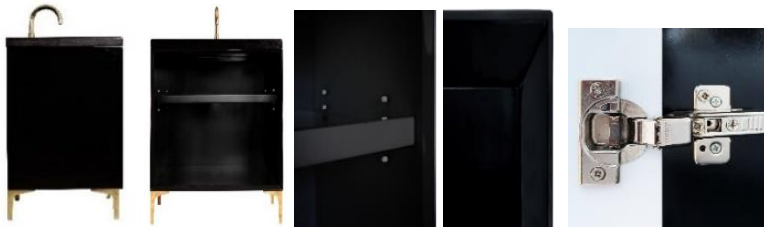

Shown in PN

VAN24B-021-SLV

24" BLACK TUXEDO WITH 18" ARTISAN GLASS
HARDWARE ÉGLOMISÉ PRISM GLASS

DETAILS

Cabinet with Gloss Finish
Full Finished Back
Adjustable Interior Shelf
3 Way Adjustable European Soft Close Hinges
OD: W 24" x D 22"
Vanities are Hand-crafted

HARDWARE AND LEG FINISH OPTIONS

	PN	Polished Nickel
	SN	Satin Nickel

24" VANITY TOP OPTIONS

(Vanity Top Sold Separately See Vanity Top Spec Sheet for Details)

Outside Dimensions W 24" D 22" H 1.5"

(Vanity Top includes 4" Backsplash)

VT24W-01	14" x 14" Sink Cutout with 1 Faucet Hole
VT24W-03	14" x 14" Sink Cutout with 3 Faucet Holes

INSTALLATION

We recommend consulting a professional if you are unfamiliar with installing bathroom fixtures and plumbing. Linkasink accepts no liability for any damage to the floor, walls, plumbing, or personal injury during installation.