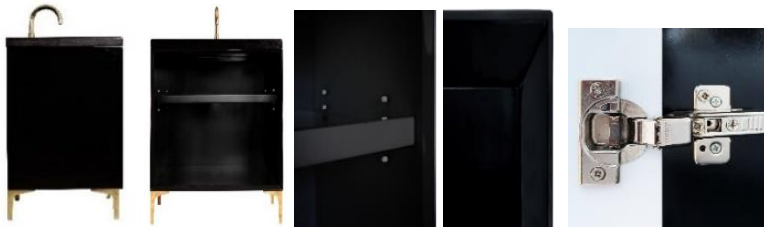

## VAN24B-020-SLV

24" BLACK TUXEDO WITH 8" ARTISAN GLASS  
HARDWARE ÉGLOMISÉ PRISM GLASS

### DETAILS

Cabinet with Gloss Finish  
Full Finished Back  
Adjustable Interior Shelf  
3 Way Adjustable European Soft Close Hinges  
OD: W 24" x D 22"  
Vanities are Hand-crafted