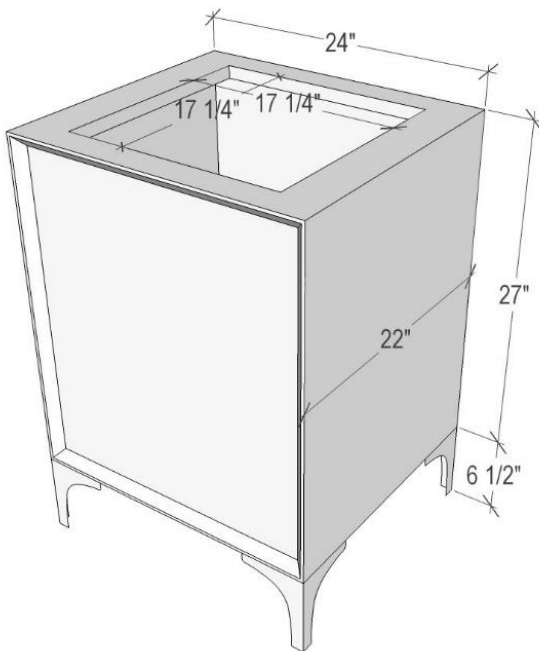

WARRANTY

Linkasink warranties our product to be free from manufacturing defect for the life of the product. Warranty does not cover improper care, neglect, abuse or normal wear-and-tear.