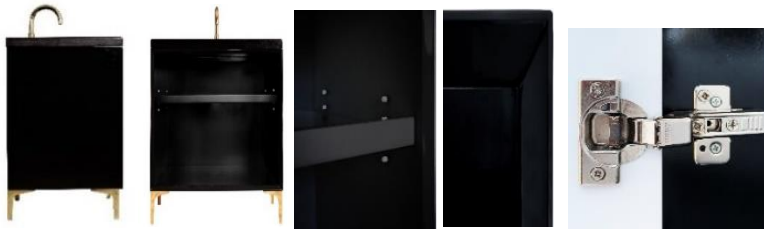

## VAN24B-019-SLV

24" BLACK TUXEDO WITH 3" ARTISAN GLASS  
HARDWARE ÉGLOMISÉ PRISM GLASS

### DETAILS

Cabinet with Gloss Finish  
Full Finished Back  
Adjustable Interior Shelf  
3 Way Adjustable European Soft Close Hinges  
OD: W 24" x D 22"  
Vanities are Hand-crafted