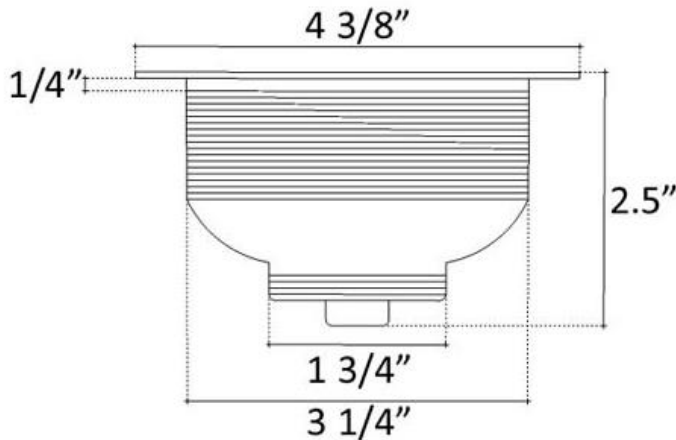

INSTALLATION

We recommend consulting a professional if you are unfamiliar with installing bathroom fixtures and plumbing. Linkasink accepts no liability for any damage to the floor, walls, plumbing, or personal injury during installation.

CARE

Use mild soap and water for everyday cleaning. Avoid any harsh abrasives, chemicals, and acidic cleaning products. A soft toothbrush may be used for more thorough cleaning, but be careful not to damage the plated finish. A paste wax may be applied periodically to protect the finish and help with water spotting.

WARRANTY

Linkasink warranties our product to be free from manufacturing defect for the life of the product. Warranty does not cover improper care, neglect or abuse.

DIMENSIONS WILL VARY

DO NOT use this sheet as a guide for countertop cuts. Due to the handmade nature of each product, templates are not provided.