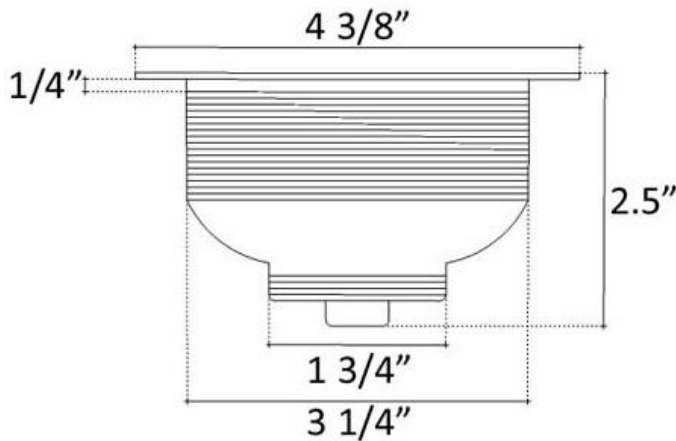

INSTALLATION

We recommend consulting a professional if you are unfamiliar with installing bathroom fixtures and plumbing. Linkasink accepts no liability for any damage to the floor, walls, plumbing, or personal injury during installation.

CARE

Use mild soap and water for everyday cleaning. Avoid any harsh abrasives, chemicals, and acidic cleaning products. A soft toothbrush may be used for more thorough cleaning, but be careful not to damage the plated finish. A paste wax may be applied periodically to protect the finish and help with water spotting.

WARRANTY

Linkasink warranties our product to be free from manufacturing defect for the life of the product. Warranty does not cover improper care, neglect or abuse.

DIMENSIONS WILL VARY

DO NOT use this sheet as a guide for countertop cuts. Due to the handmade nature of each product, templates are not provided.