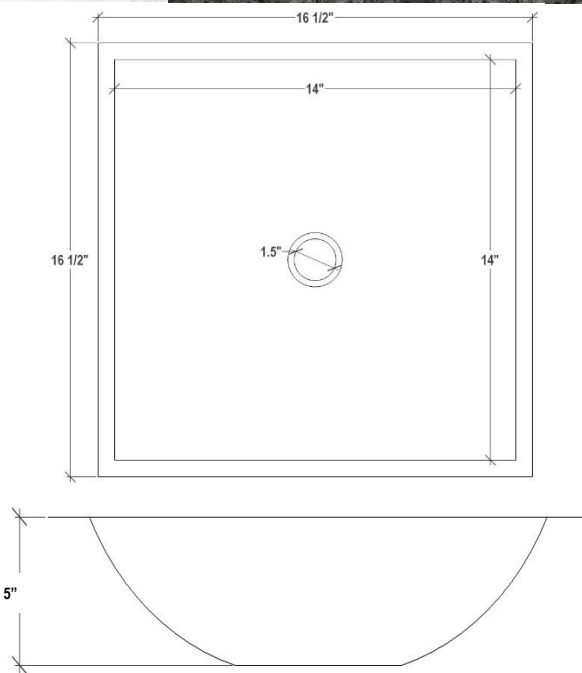

AG16E-01GLD Shown

AG16B

ARTISAN GLASS – DUNE RIVER MEDIUM SQUARE

DETAILS

Installation Type: Undermount

Material: Glass

OD: 16.5" x 16.5" x 4"

ID: 14" x 14"

Drain Size: Standard 1.5" lavatory drain, No Overflow

Dimensions are approximate.

Each Sink is hand-crafted; no two sinks will be the same. All handmade glass sinks are expected to have inherent and unique markings such as air bubbles, leaf marks, surface pinholes and maker's marks

DIMENSIONS WILL VARY

DO NOT use this sheet as a guide for countertop cuts. Due to the handmade nature of each product, templates are not provided.