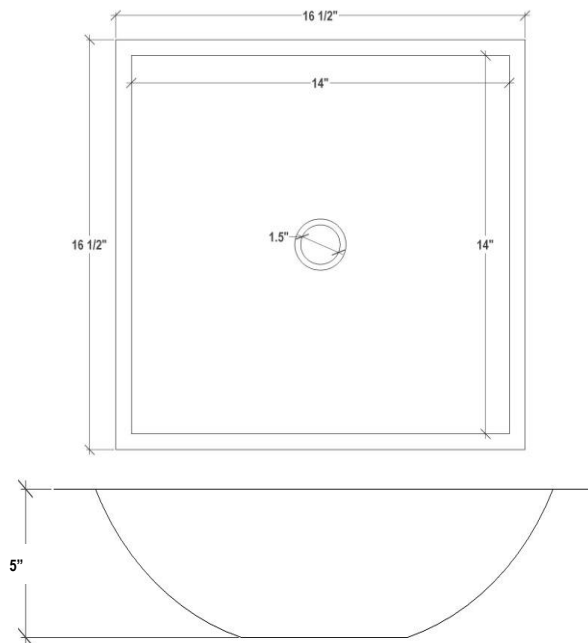

AG15E

ARTISAN GLASS – DUNE STRIPE MEDIUM SQUARE

DETAILS

Installation Type: Undermount

Material: Glass

OD: 16.5" x 16.5" x 4"

ID: 14" x 14"

Drain Size: Standard 1.5" lavatory drain, No Overflow

Dimensions are approximate.

Each Sink is hand-crafted; no two sinks will be the same. All handmade glass sinks are expected to have inherent and unique markings such as air bubbles, leaf marks, surface pinholes and maker's marks

See our "Artisan Glass Fact Sheet" for additional details.

AVAILABLE FINISHES

GLASS COLOR

ACCENT COLOR

01	White	BRS	Brass
04	Black	GLD	Gold
		SLV	Silver

AVAILABLE DRAINS

D004	Grid Strainer
D005	Lift and Turn
D006	Pop-up w/ horizontal lift rod
D011 – D017	Decorative Grid Strainers

Do NOT use compression (i.e. click-clack, press-to-close/open) type drains. Hand tighten drain.

INSTALLATION

Use silicone adhesive to adhere sink to countertop. Clean any excess silicone from sink surface. Do not install sink using clips. **Hand-tighten drain** – do not overtighten. Conversion Kit for drain installation is included with each sink

CARE

Mild based glass cleaner may also be used. No harsh or acidic cleaning products. Soap and water for everyday cleaning. Non-ammonia.

WARRANTY

Linkasink warranties our product to be free from manufacturing defect for the life of the product. Warranty does not cover improper care, neglect or abuse or normal wear-and-tear

DIMENSIONS WILL VARY

DO NOT use this sheet as a guide for countertop cuts. Due to the handmade nature of each product, templates are not provided.