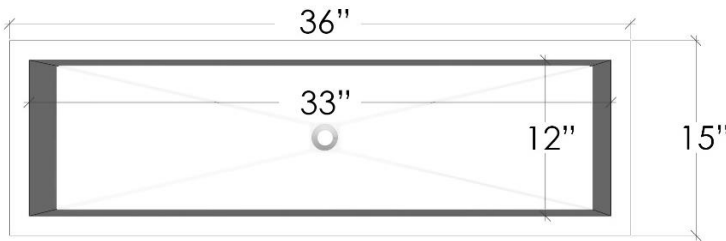

AC12

Concrete Rectangle 36" Trough Sink

36" x 15" x 5.75" OD, 33" x 12" ID

DETAILS

Installation Type: Drop-in only

Concrete (Each sink is Hand Crafted; no two sinks will be the same.)

No Overflow

SINK FINISHES

DIMENSIONS WILL VARY

DO NOT use this sheet as a guide for countertop cuts. Due to the handmade nature of each product, templates are not provided.