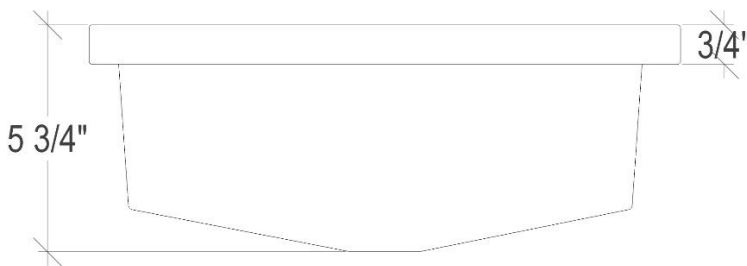

AC12

Concrete Rectangle 36" Trough Sink

36" x 15" x 5.75" OD, 33" x 12" ID

DETAILS

Installation Type: Drop-in only

Concrete (Each sink is Hand Crafted; no two sinks will be the same.)

No Overflow

SINK FINISHES

DIMENSIONS WILL VARY

DO NOT use this sheet as a guide for countertop cuts. Due to the handmade nature of each product, templates are not provided.