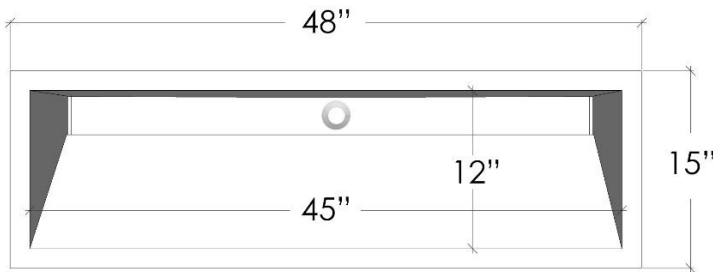

AC09

Henry 48" Trough Sink

48" x 15" x 5.75" OD, 45" x 12" ID, 1.5" drain opening

DETAILS

Installation Type: Drop-in only

Concrete (Each sink is Hand Crafted; no two sinks will be the same.)

No Overflow

SINK FINISHES

DIMENSIONS WILL VARY

DO NOT use this sheet as a guide for countertop cuts. Due to the handmade nature of each product, templates are not provided.