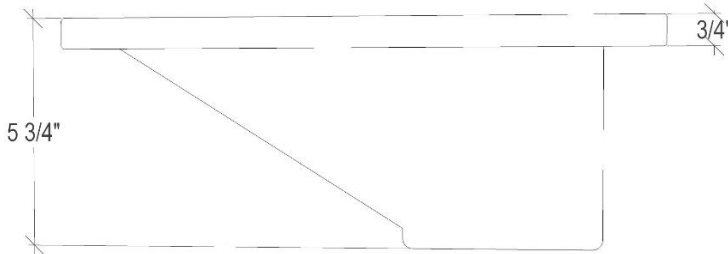

AC09

Henry 48" Trough Sink

48" x 15" x 5.75" OD, 45" x 12" ID, 1.5" drain opening

DETAILS

Installation Type: Drop-in only

Concrete (Each sink is Hand Crafted; no two sinks will be the same.)

No Overflow

SINK FINISHES

DIMENSIONS WILL VARY

DO NOT use this sheet as a guide for countertop cuts. Due to the handmade nature of each product, templates are not provided.