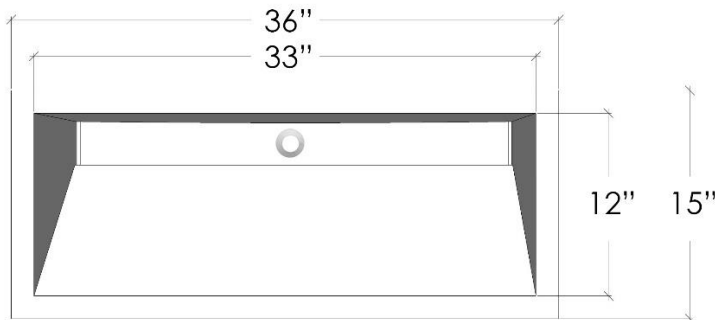

INSTALLATION

Use 100% silicone to adhere sink to countertop. Clean any excess silicone from sink surface. Clips are not included but may be provided by countertop fabricator. Conversion Kit for drain installation is included with each sink.

CARE

Mild soap and water for everyday cleaning. No harsh or acidic cleaning products. Apply a concrete sealer occasionally.

WARRANTY

Linkasink warrants our product to be free from manufacturing defect for the life of the product. Warranty does not cover abuse.