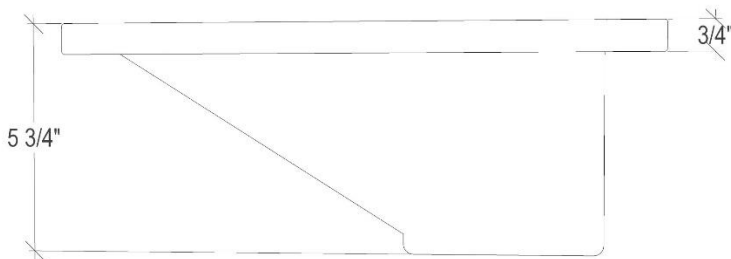

## AC08

Henry 36" Trough Sink

36" x 15" x 5.75" OD, 33" x 12" ID, 1.5" drain opening

### DIMENSIONS WILL VARY

**DO NOT** use this sheet as a guide for countertop cuts. Due to the handmade nature of each product, templates are not provided.