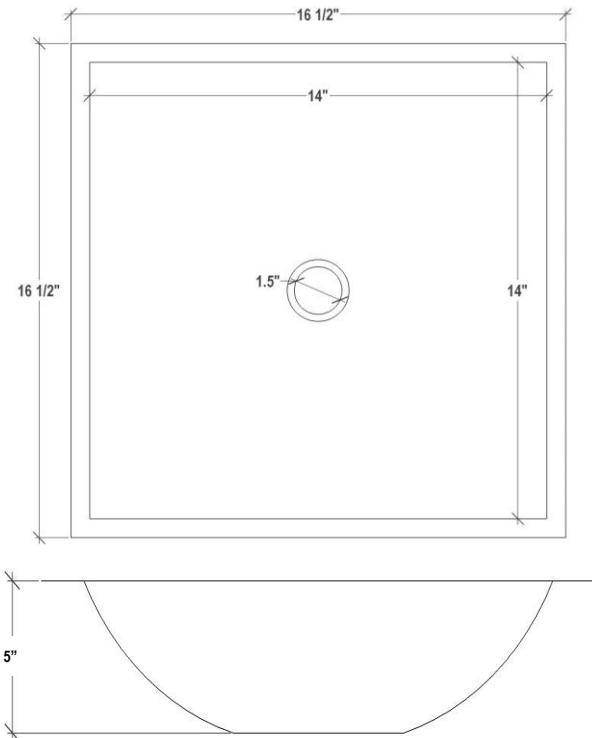

AG17E

ARTISAN GLASS – DUNE SOLID ÉGLOMISÉ
MEDIUM SQUARE

DETAILS

Installation Type: Undermount

Material: Glass

OD: 16.5" x 16.5" x 4"

ID: 14" x 14"

Drain Size: Standard 1.5" lavatory drain, No Overflow

Dimensions are approximate.

Each Sink is hand-crafted; no two sinks will be the same. All handmade glass sinks are expected to have inherent and unique markings such as air bubbles, leaf marks, surface pinholes and maker's marks

See our "Artisan Glass Fact Sheet" for additional details.

AVAILABLE FINISHES

BRS	Brass
GLD	Gold
SLV	Silver

AVAILABLE DRAINS

D004	Grid Strainer
D005	Lift and Turn
D006	Pop-up w/ horizontal lift rod
D011 – D017	Decorative Grid Strainers

Do NOT use compression (i.e. click-clack, press-to-close/open) type drains. Hand tighten drain..

INSTALLATION

Use silicone adhesive to adhere sink to countertop. Clean any excess silicone from sink surface. Do not install sink using clips. **Hand-tighten drain** – do not overtighten. Conversion Kit for drain installation is included with each sink

CARE

Mild based glass cleaner may also be used. No harsh or acidic cleaning products. Soap and water for everyday cleaning. Non-ammonia.

WARRANTY

Linkasink warranties our product to be free from manufacturing defect for the life of the product. Warranty does not cover improper care, neglect or abuse or normal wear-and-tear

DIMENSIONS WILL VARY

DO NOT use this sheet as a guide for countertop cuts. Due to the handmade nature of each product, templates are not provided.