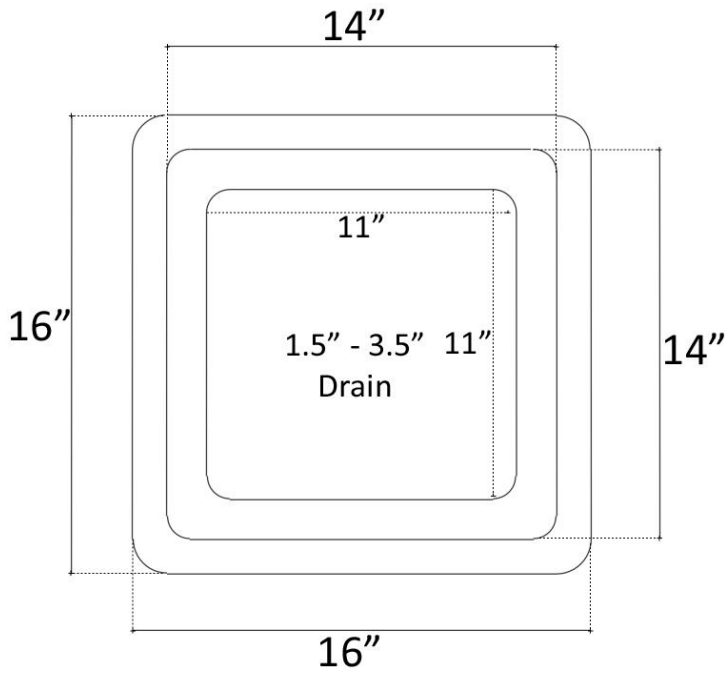

**Description:**

- Stainless Steel Mosaic Interior
- Drop-In or Undermount
- Drain Flange grouted into place, tail piece and additional parts are shipped with sink

**Available Finishes (Rim):**

SN Satin Nickel

**Specify When Ordering:**

<b>- Drain Model # &amp; Finish</b>	
- Standard Drain Included	
<b>D001 SN</b>	2" Bar Drain
<b>D003 SN</b>	3.5" Basket Strainer
<b>D004 SN</b>	Grid Strainer
<b>D005 SN</b>	Lift & Turn
<b>D006 SN</b>	Pop-up w/ Lift Rod
<b>D007 SN</b>	Disposal Flange
Optional at Standard Price	
<b>D101- D720</b>	Decorative Drains

**DIMENSIONS WILL VARY. DO NOT use this sheet as a guide for countertop cuts.**