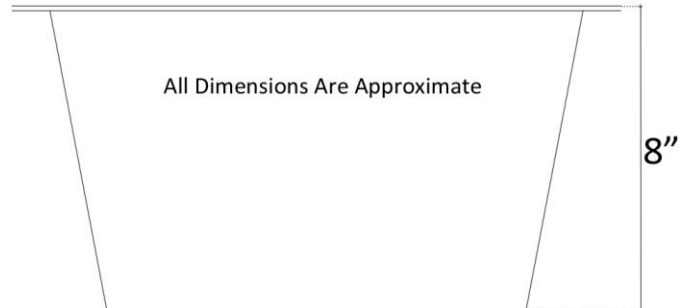

**Description:**

- Stainless Steel Mosaic Interior
- Drop-In or Undermount
- Drain Flange grouted into place, tail piece and additional parts are shipped with sink

**Available Finishes (Rim):**

SN Satin Nickel

**DIMENSIONS WILL VARY. DO NOT use this sheet as a guide for countertop cuts.**