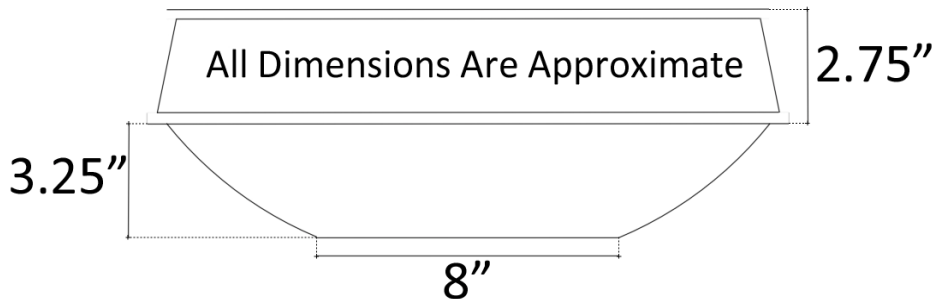

Description:

- Mosaic Interior
- Vessel Mount
- Drain Flange grouted into place, tail piece and additional parts are shipped with sink

Available Finishes:

- B** Porcelain w/ Bronze Glaze

Specify When Ordering:

- Pattern	
A	Single Color
AR	Single Color Random
B	Polka Dot
C	Star
D	Swirl
E	Windows
F	Confetti
FR	Random Confetti
G	Stripes

- Tile Color (by #)	
Numbers are grouped by height. Only choose tiles with same height	
1-12	Venetian Glass (call for pricing on 11-12)
13-17	Tumbled Stone
18-20	Mother of Pearl

- Drain Model # & Finish	
- Standard Drain Included	
D004	Grid Strainer
D005	Lift & Turn
Optional at Standard Price	
D101-D604	Decorative Drains

DIMENSIONS WILL VARY. DO NOT use this sheet as a guide for countertop cuts.