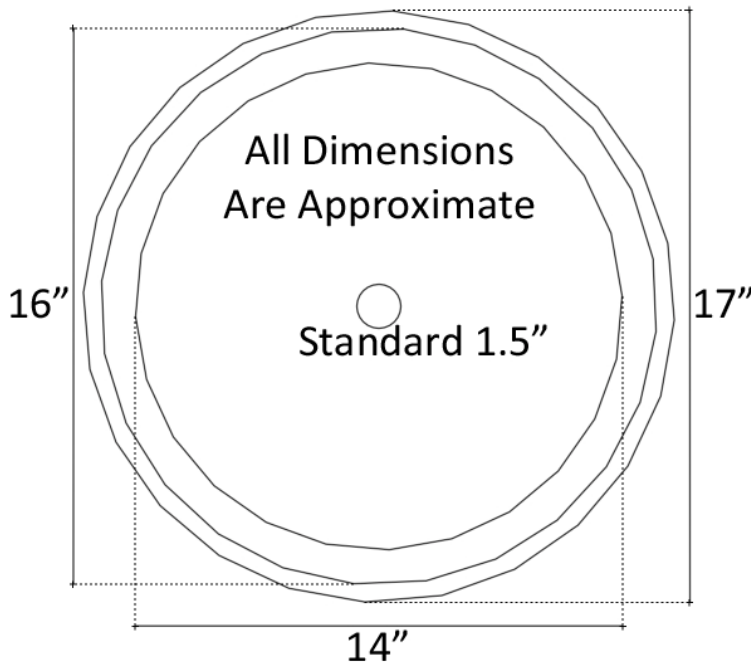

DIMENSIONS WILL VARY. DO NOT use this sheet as a guide for countertop cuts.