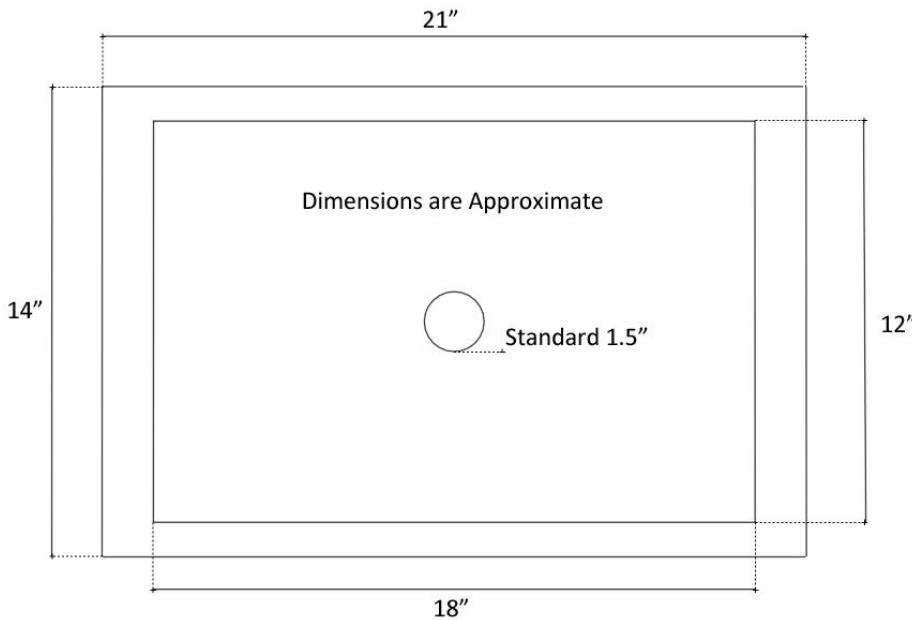

Undermount

- No finish description needed

Specify When Ordering:

- Pattern	
A	Single Color
AR	Single Color Random
B	Polka Dot
C	Star
D	Swirl
E	Windows
F	Confetti
FR	Random Confetti
G	Stripes

- Tile Color (by #)	
Numbers are grouped by height. Only choose tiles with same height	
1-12	Venetian Glass (call for pricing on 11-12)
13-17	Tumbled Stone
18-20	Mother of Pearl

- Drain Model # & Finish	
- Standard Drain Included	
D004	Grid Strainer
D005	Lift & Turn
D006	Pop-Up w/ lift rod
Optional at Standard Price	
D101- D720	Decorative Drains

DIMENSIONS WILL VARY. DO NOT use this sheet as a guide for countertop cuts.