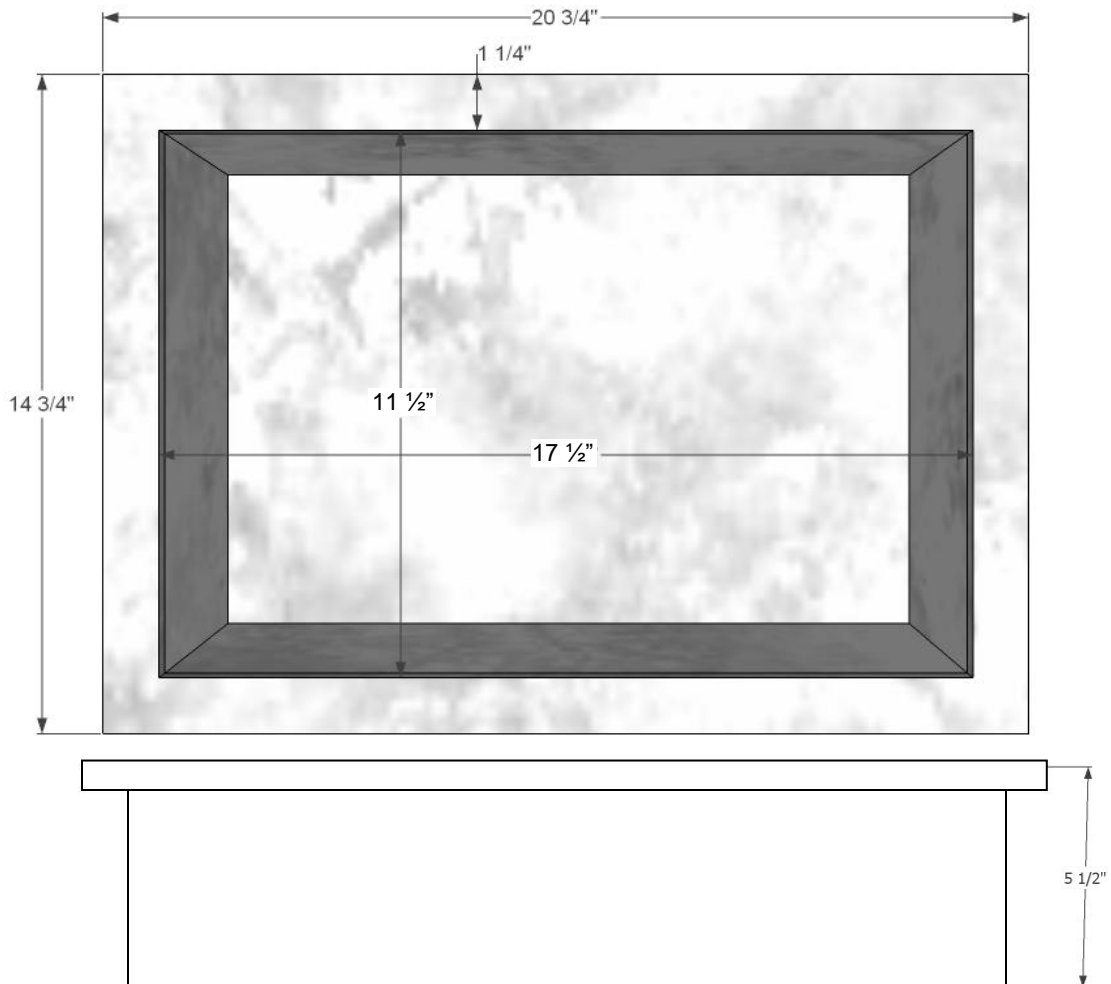

Description:

- Undermount Sink
- White Marble with Mother of Pearl Inlay
- on Metal Base
- 1.5" Drain

Available Drains:

D004	Grid Strainer
D005	Lift and Turn
D006	Pop-up w/ horizontal lift rod
D101 - D720	Decorative Drain
D011- D017	Decorative Grid Strainer

DIMENSIONS WILL VARY. DO NOT use this sheet as a guide for countertop cuts.