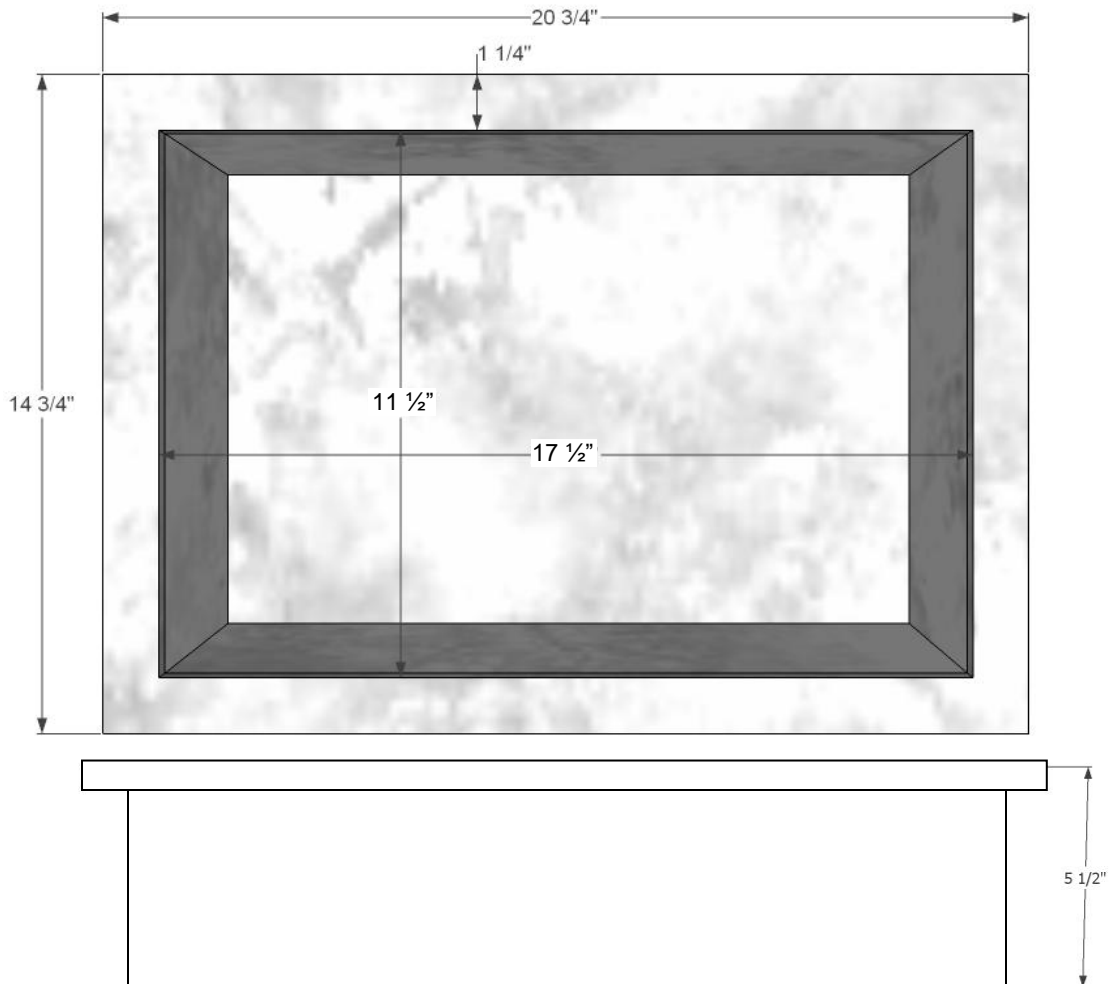

**Description:**

- Drop-In Sink
- White Marble with Mother of Pearl Inlay on Metal Base
- 1.5" Drain

**Available Drains:**

<b>D004</b>	Grid Strainer
<b>D005</b>	Lift and Turn
<b>D006</b>	Pop-up w/ horizontal lift rod
<b>D101 - D720</b>	Decorative Drain
<b>D011- D017</b>	Decorative Grid Strainer

**DIMENSIONS WILL VARY. DO NOT use this sheet as a guide for countertop cuts.**