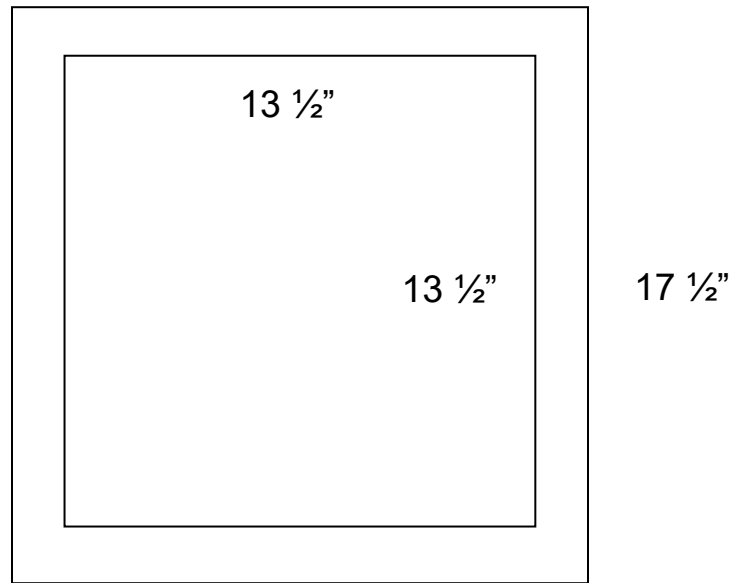

Description:

- Undermount or Drop-In
- White Marble with Mother of Pearl Inlay on Metal Base

Available Drains:

D004	Grid Strainer
D005	Lift and Turn
D006	Pop-up w/ horizontal lift rod
D101 - D720	Decorative Drain
D011- D017	Decorative Grid Strainer

17 ½"

DIMENSIONS WILL VARY. DO NOT use this sheet as a guide for countertop cuts.