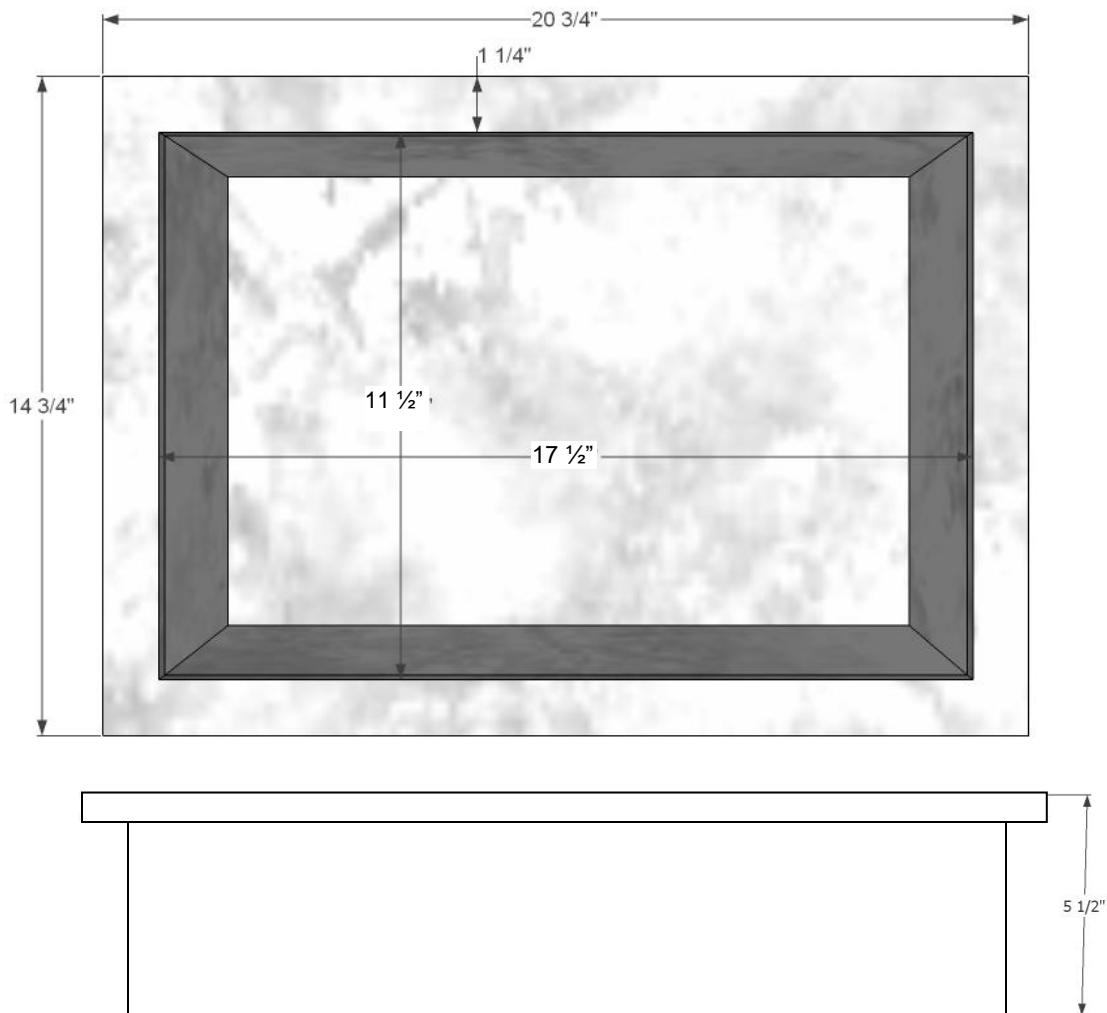

Description:

- Undermount or Drop-In
- White Marble with Mother of Pearl Inlay on Metal Base
- Gray Marble with Mother of Pearl Inlay on Metal Base

Available Drains:

D004	Grid Strainer
D005	Lift and Turn
D006	Pop-up w/ horizontal lift rod
D101 - D720	Decorative Drain
D011 – D017	Decorative Grid Strainer

DIMENSIONS WILL VARY. DO NOT use this sheet as a guide for countertop cuts.