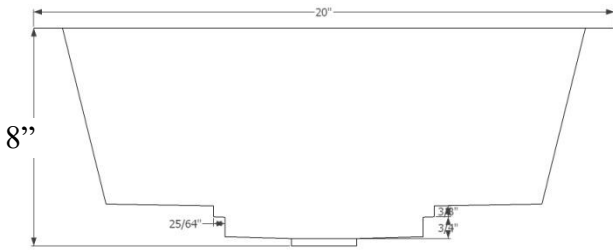

Description:

- Drop-In or Undermount
- Stainless Steel Finish

Available Drains:

D004 1.5" Grid Strainer

Optional Decorative Grates:

Available in White Bronze, Polished or Satin Unlacquered Brass, Polished or Satin Stainless Steel Finish GS005 – 007 Only option as shown

20"

GM001 in PB/UB PS/SS Filigree

GM002 in PB/UB PS/SS Leaves

GM003 in PB/UB PS/SS Spoke

GM004 in PB/UB PS/SS Hawaiian Quilt

GM005 only as shown Octogonal Brass Bars

GM006 only as shown Round Steel Bars

GM007 only as shown Square Steel Bars

DIMENSIONS WILL VARY. DO NOT use this sheet as a guide for countertop cuts.