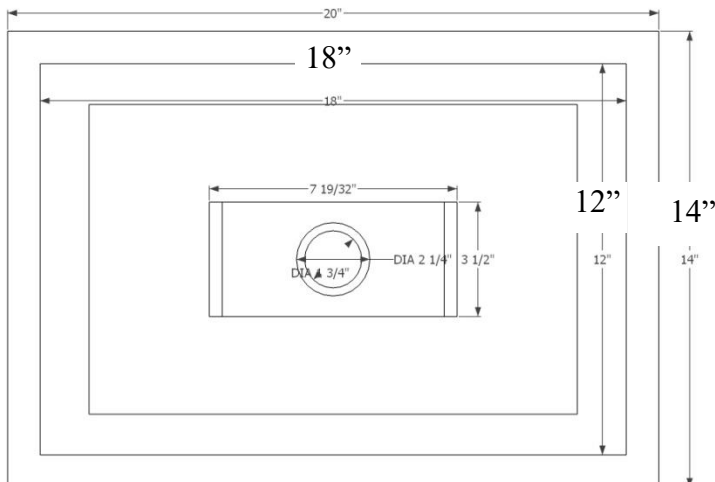

GM001 in PB/UB PS/SS Filigree

GM002 in PB/UB PS/SS Leaves

GM003 in PB/UB PS/SS Spoke

GM004 in PB/UB PS/SS Hawaiian Quilt

GM005 only as shown Octogonal Brass Bars

GM006 only as shown Round Steel Bars

GM007 only as shown Square Steel Bars

DIMENSIONS WILL VARY. DO NOT use this sheet as a guide for countertop cuts.