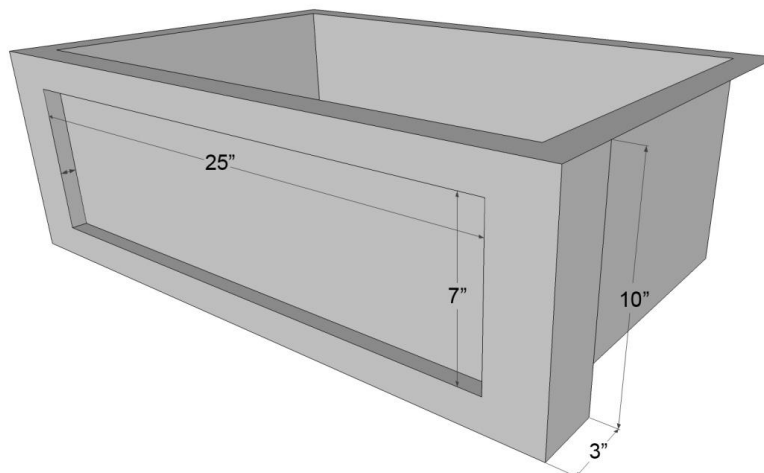

**Description:**

- Handcrafted Smooth Stainless Steel  
14 Gauge  
Each sink has variations in size, finish, and textures
- Decorative Inset Apron Piece
- 10mm Radius Corners

**Available Drains:**

<b>D003</b>	Basket Strainer
<b>D007</b>	Disposal Flange
<b>D051 –</b>	Decorative Basket and
<b>D077</b>	Disposal Strainers

C070-30 has an inset apron front, a decorative panel must be selected when ordering. Panel options available on page 2

**DIMENSIONS WILL VARY. DO NOT use this sheet as a guide for countertop cuts.**

**PRICE CATEGORY 1**

Available in Polished and Satin Finish  
 All panels but 103,104 available in  
 Unlacquered Brass as well  
 Panel Size - 25" x 7"

**PRICE CATEGORY 2**

Available as shown  
 Panel Size - 25" x 7"

**PRICE CATEGORY 3**

Available as shown  
 Panel Size - 25" x 7"

PNL101 - Lyre

PNL 201 – Metallic Agate Glass

PNL301 – Handmade Tiles

PNL102 - Spoke

PNL302 – Marble Ovals

PNL103 - Circles

PNL303 – Marble with Studs