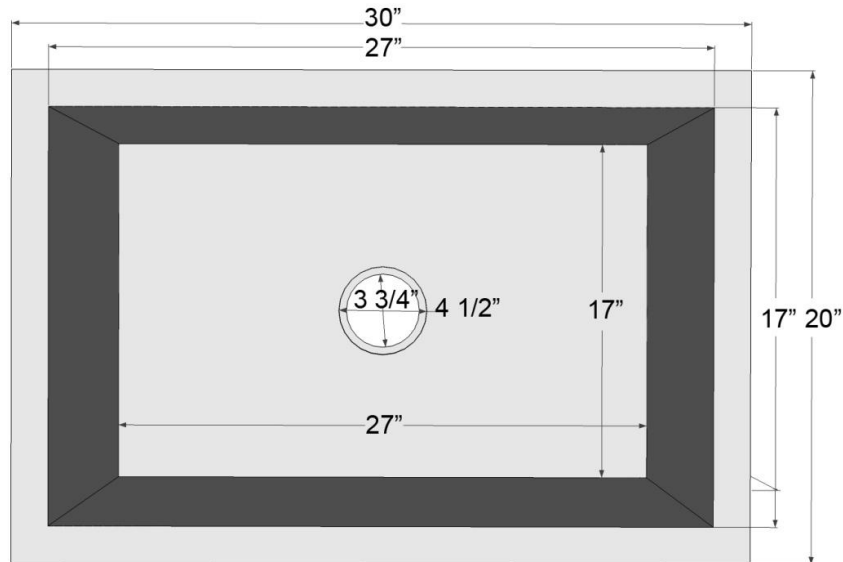

**Description:**

- Handcrafted Smooth Stainless Steel  
14 Gauge  
Each sink has variations in size, finish, and textures
- Decorative Inset Apron Piece
- 10mm Radius Corners

**Available Drains:**

<b>D003</b>	Basket Strainer
<b>D007</b>	Disposal Flange
<b>D051 –</b>	Decorative Basket and
<b>D077</b>	Disposal Strainers

C070-30 has an inset apron front, a decorative panel must be selected when ordering. Panel options available on page 2

**DIMENSIONS WILL VARY. DO NOT use this sheet as a guide for countertop cuts.**

**PRICE CATEGORY 1**

Available in Polished and Satin Finish  
 All panels but 103,104 available in  
 Unlacquered Brass as well  
 Panel Size - 25" x 7"

**PRICE CATEGORY 2**

Available as shown  
 Panel Size - 25" x 7"

**PRICE CATEGORY 3**

Available as shown  
 Panel Size - 25" x 7"

PNL101 - Lyre

PNL 201 – Metallic Agate Glass

PNL301 – Handmade Tiles

PNL102 - Spoke

PNL302 – Marble Ovals

PNL103 - Circles

PNL303 – Marble with Studs