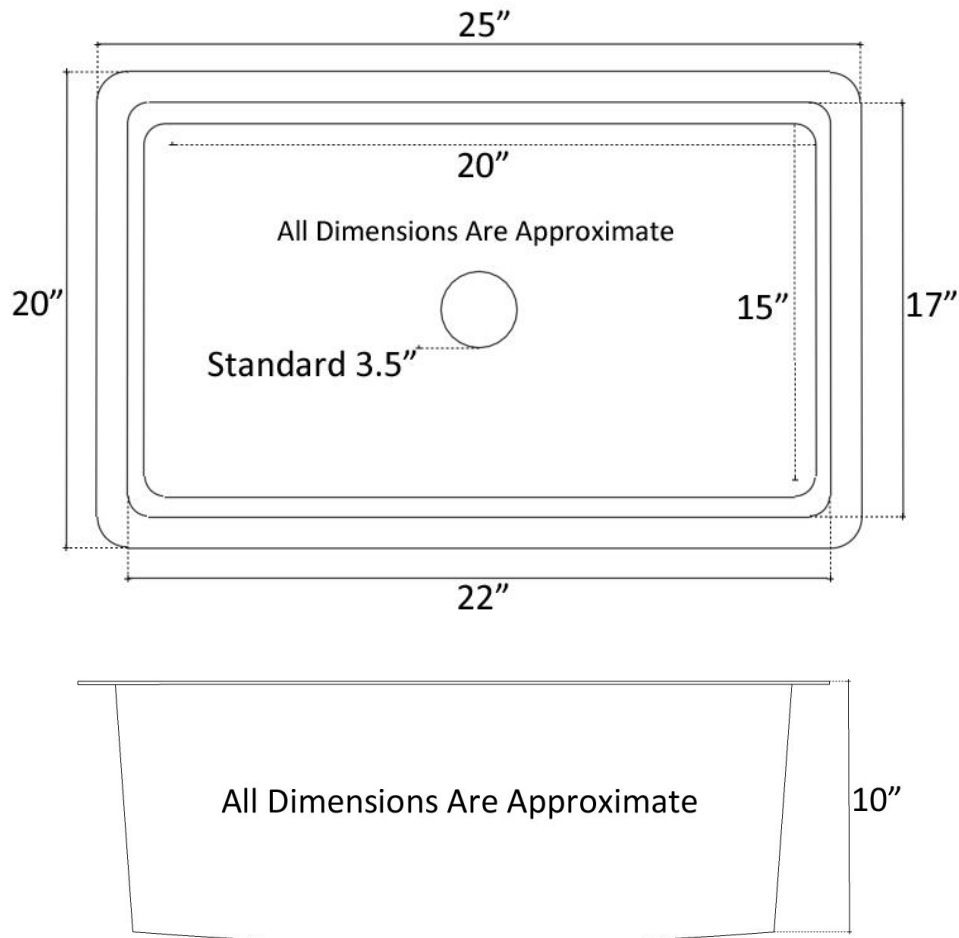

Description:

- Copper
- Undermount
- Use standard 3.5" drain
- Clean with mild soap
No harsh chemicals

Available Finishes:

- DB** Dark Bronze
- WC** Weathered Copper

Available Drains:

- D003** Basket Strainer
- D007** Disposal Flange

DIMENSIONS WILL VARY. DO NOT use this sheet as a guide for countertop cuts.