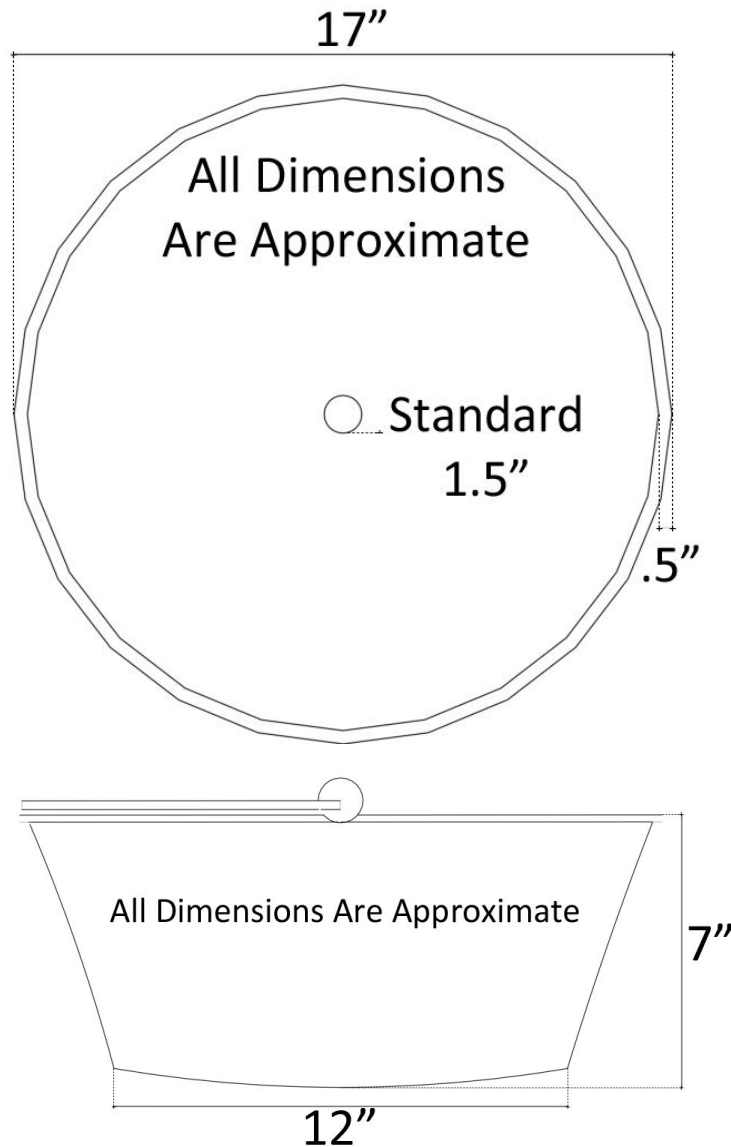

Description:

- Copper
- Vessel Mount
- Use standard 1.5" drain
- Clean with mild soap
No abrasive chemicals

Available Finishes:

- DB** Dark Bronze
- WC** Weathered Copper
- PN** Polished Nickel
- SN** Satin Nickel
- PW** Pewter

Available Drains:

- D004** Grid Strainer
- D005** Lift and Turn
- D101-** Decorative Drains
- D720**

DIMENSIONS WILL VARY. **DO NOT** use this sheet as a guide for countertop cuts.