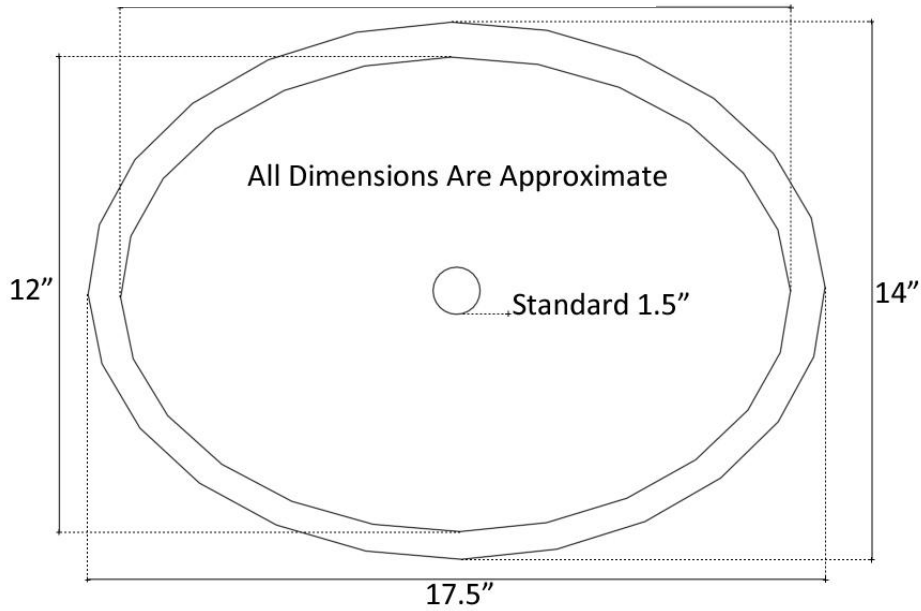

**Description:**

- Copper
- Drop-In or Undermount
- Use standard 1.5" drain
- Clean with mild soap  
No abrasive chemicals

**Available Finishes:**

- DB** Dark Bronze
- WC** Weathered Copper
- PN** Polished Nickel
- SN** Satin Nickel

**Available Drains:**

- D004** Grid Strainer
- D005** Lift and Turn
- D006** Pop-up w/ lift rod
- D101-** Decorative Drains
- D720**

**DIMENSIONS WILL VARY. DO NOT** use this sheet as a guide for countertop cuts.