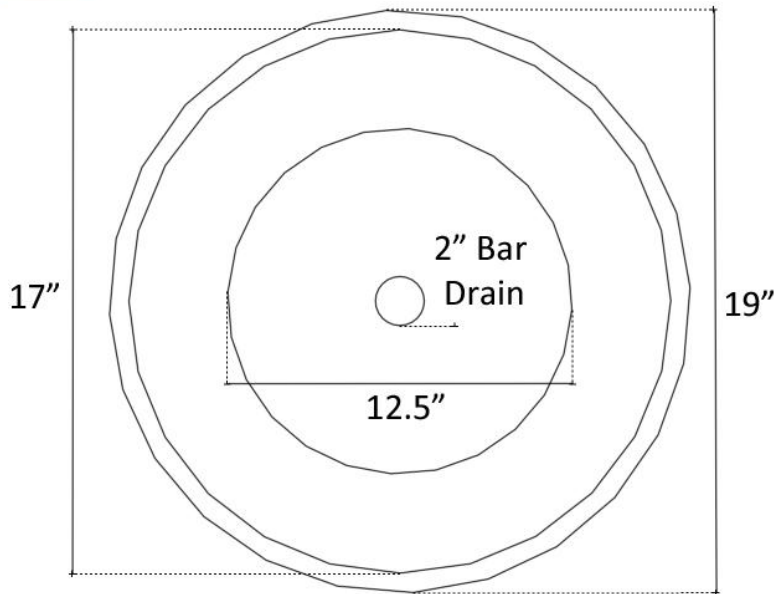

**Description:**

- Copper
- Drop-In or Undermount
- Use 2" Bar Drain
- Clean with mild soap  
No abrasive chemicals

**Available Finishes:**

- DB** Dark Bronze
- WC** Weathered Copper
- PN** Polished Nickel
- SN** Satin Nickel

**Available Drains:**

- D001** 2" Bar Drain

**DIMENSIONS WILL VARY. DO NOT** use this sheet as a guide for countertop cuts.