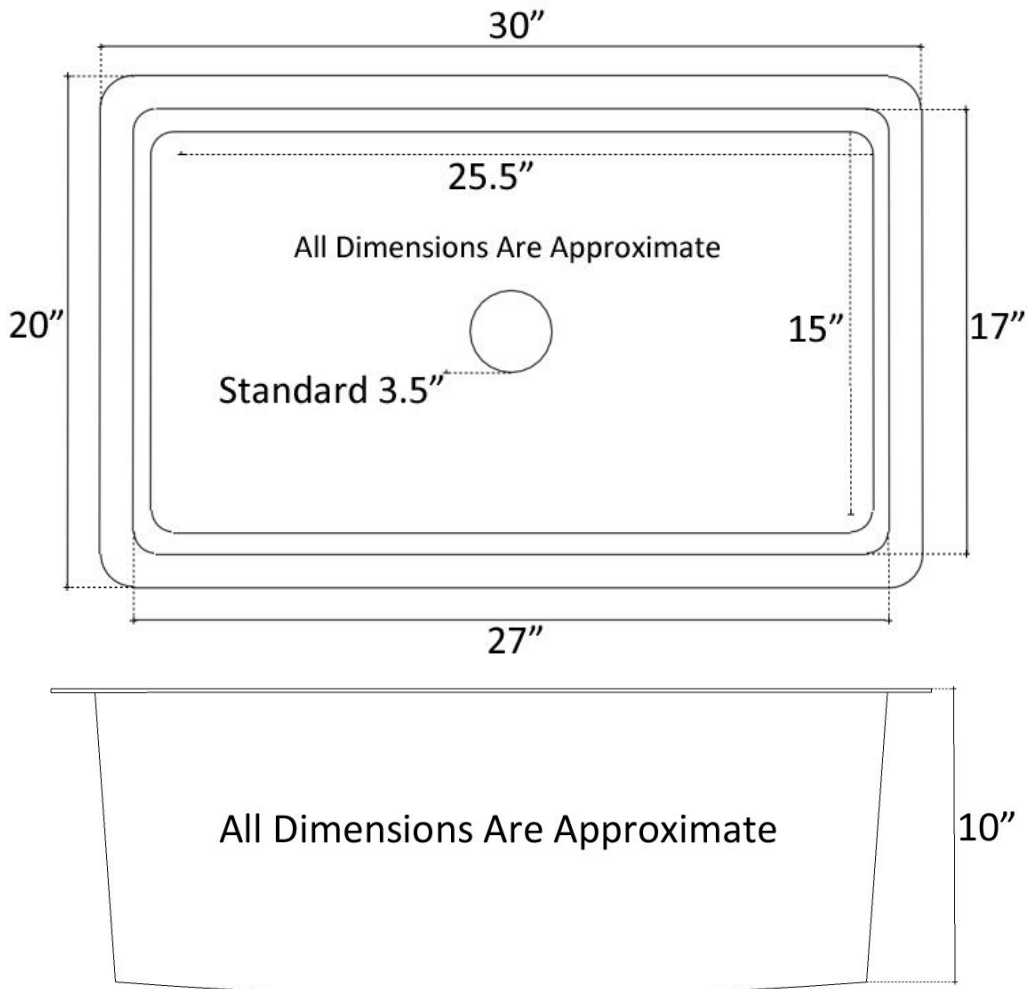

Description:

- Copper
- Undermount
- Use standard 3.5" drain
- Clean with mild soap
No harsh chemicals

Available Finishes:

- DB** Dark Bronze
- WC** Weathered Copper

Available Drains:

- D003** Basket Strainer
- D007** Disposal Flange

DIMENSIONS WILL VARY. DO NOT use this sheet as a guide for countertop cuts.