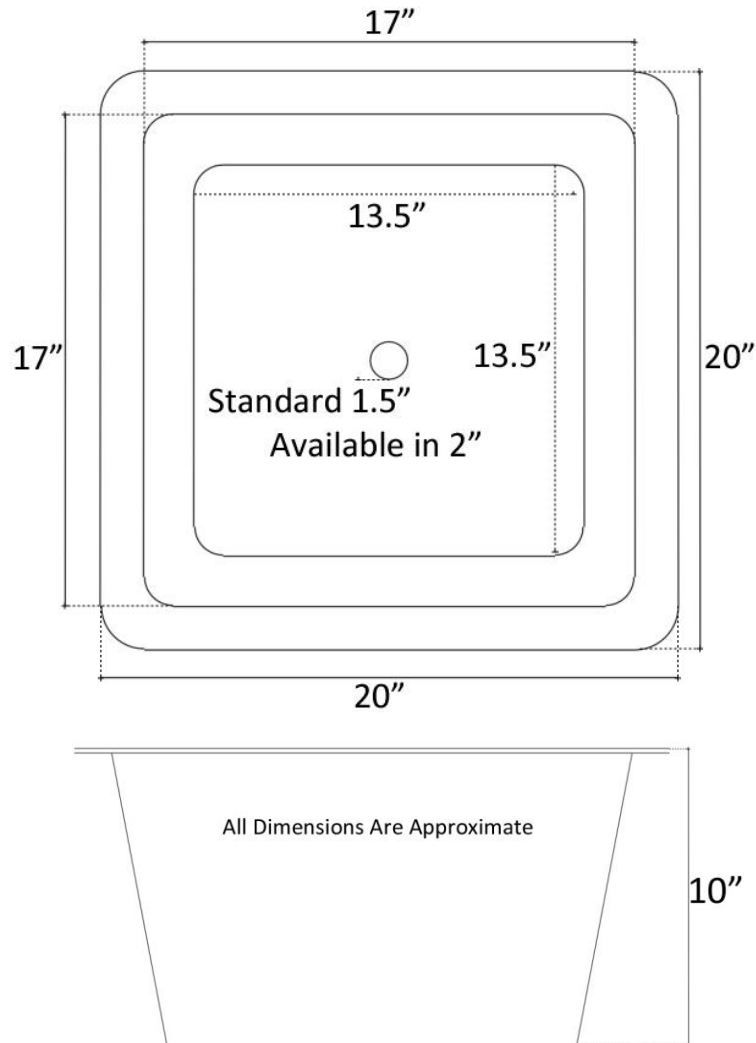

Description:

- Copper
- Drop-In or Undermount
- Use standard 1.5" drain
- Also available with 2" Drain
- Clean with mild soap
No abrasive chemicals

Available Finishes:

- DB** Dark Bronze
- WC** Weathered Copper
- PN** Polished Nickel
- SN** Satin Nickel

Available Drains:

- D004** Grid Strainer
- D005** Lift and Turn
- D006** Pop-up w/ lift rod
- D101-** Decorative Drains
- D720**
- D001** 2" Bar Drain
(Must specify in sink description)

DIMENSIONS WILL VARY. DO NOT use this sheet as a guide for countertop cuts.