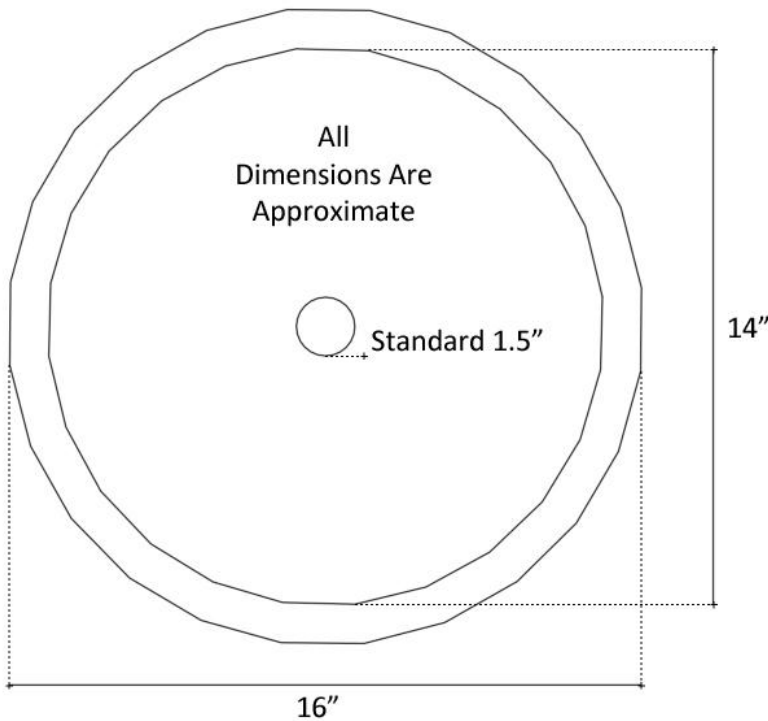

Description:

- Copper
- Drop-In or Undermount
- Use standard 1.5" drain
- Clean with mild soap
No abrasive chemicals

Available Finishes:

- DB** Dark Bronze
- WC** Weathered Copper
- PN** Polished Nickel
- SN** Satin Nickel

Available Drains:

- D004** Grid Strainer
- D005** Lift and Turn
- D006** Pop-up w/ lift rod
- D101-** Decorative Drains
- D720**

DIMENSIONS WILL VARY. DO NOT use this sheet as a guide for countertop cuts.