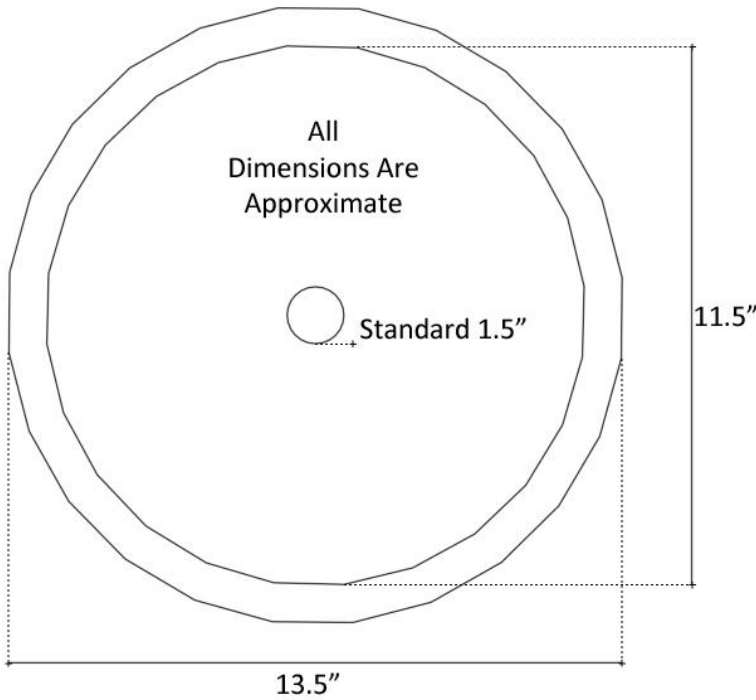

Description:

- Copper
- Drop-In or Undermount
- Use standard 1.5" drain
- Clean with mild soap
No abrasive chemicals

Available Finishes:

- DB** Dark Bronze
- WC** Weathered Copper
- PN** Polished Nickel
- SN** Satin Nickel

Available Drains:

- D004** Grid Strainer
- D005** Lift and Turn
- D006** Pop-up w/ lift rod
- D101-** Decorative Drains
- D720**

DIMENSIONS WILL VARY. DO NOT use this sheet as a guide for countertop cuts.