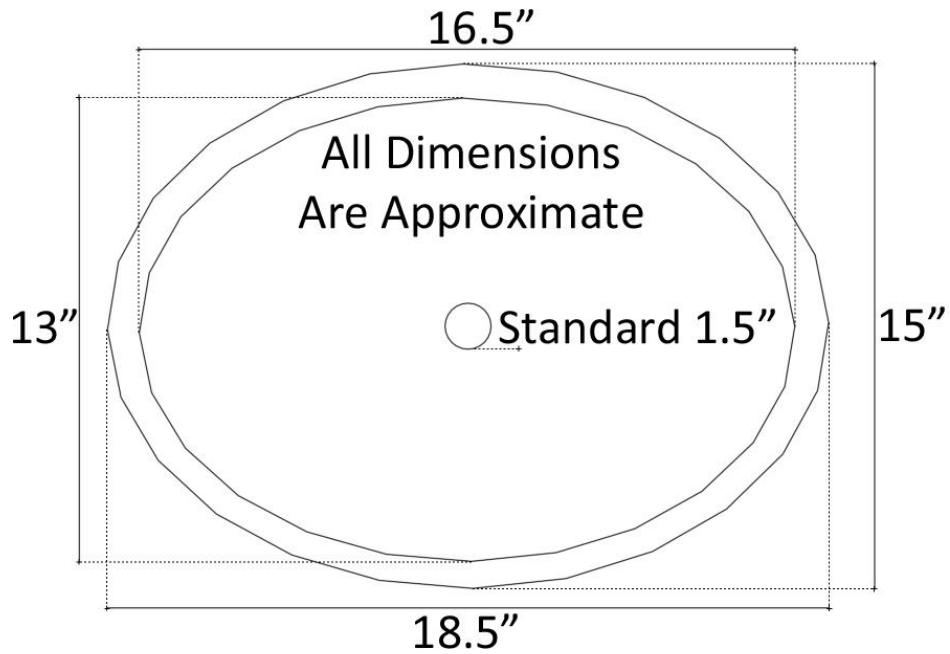

Available Drains:

D004	Grid Strainer
D005	Lift and Turn
D006	Pop-up w/ horizontal lift rod
D101 - D720	Decorative Drain

DIMENSIONS WILL VARY. DO NOT use this sheet as a guide for countertop cuts.