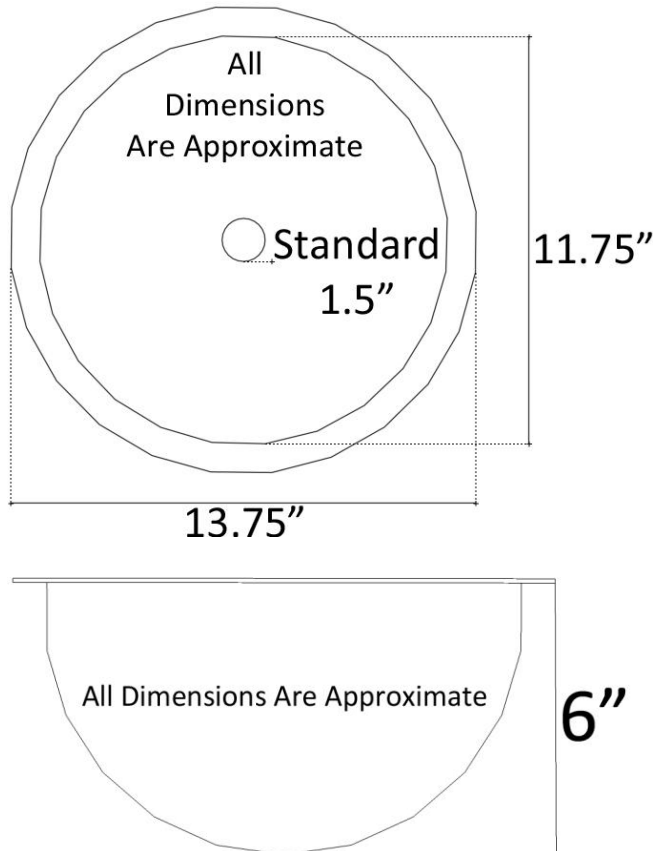

Available Drains:

D004	Grid Strainer
D005	Lift and Turn
D006	Pop-up w/ horizontal lift rod
D101 - D720	Decorative Drain

DIMENSIONS WILL VARY. DO NOT use this sheet as a guide for countertop cuts.