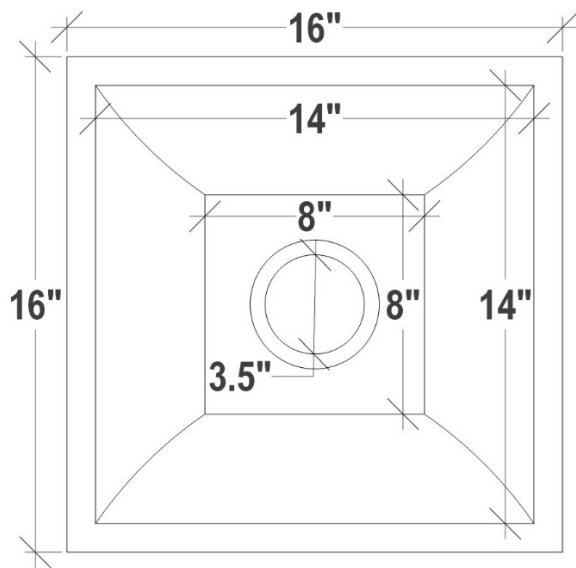

AVAILABLE DRAINS

D003	Basket Strainer
D007	Disposal Flange with Stopper

INSTALLATION

Use 100% silicone to adhere sink to countertop. Clean any excess silicone from sink surface. Clips may be used for installation (not provided by Linkasink).

CARE

This sink has a living finish which will change with time and use. Mild soap and water for everyday cleaning. No harsh or acidic cleaning products or antibacterial hand soap. A paste wax may be applied to protect the finish.

WARRANTY

Linkasink warranties our product to be free from manufacturing defect for the life of the product. Warranty does not cover abuse.

DIMENSIONS WILL VARY

DO NOT use this sheet as a guide for countertop cuts. Due to the handmade nature of each product, templates are not provided.