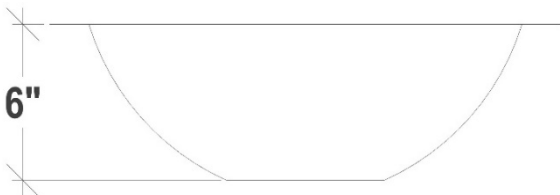

AVAILABLE DRAINS

D003	Basket Strainer
D007	Disposal Flange with Stopper

INSTALLATION

Use 100% silicone to adhere sink to countertop. Clean any excess silicone from sink surface. Clips may be used for installation (not provided by Linkasink).

CARE

This sink has a living finish which will change with time and use. Mild soap and water for everyday cleaning. No harsh or acidic cleaning products or antibacterial hand soap. A paste wax may be applied to protect the finish.

WARRANTY

Linkasink warranties our product to be free from manufacturing defect for the life of the product. Warranty does not cover abuse.

DIMENSIONS WILL VARY

DO NOT use this sheet as a guide for countertop cuts. Due to the handmade nature of each product, templates are not provided.