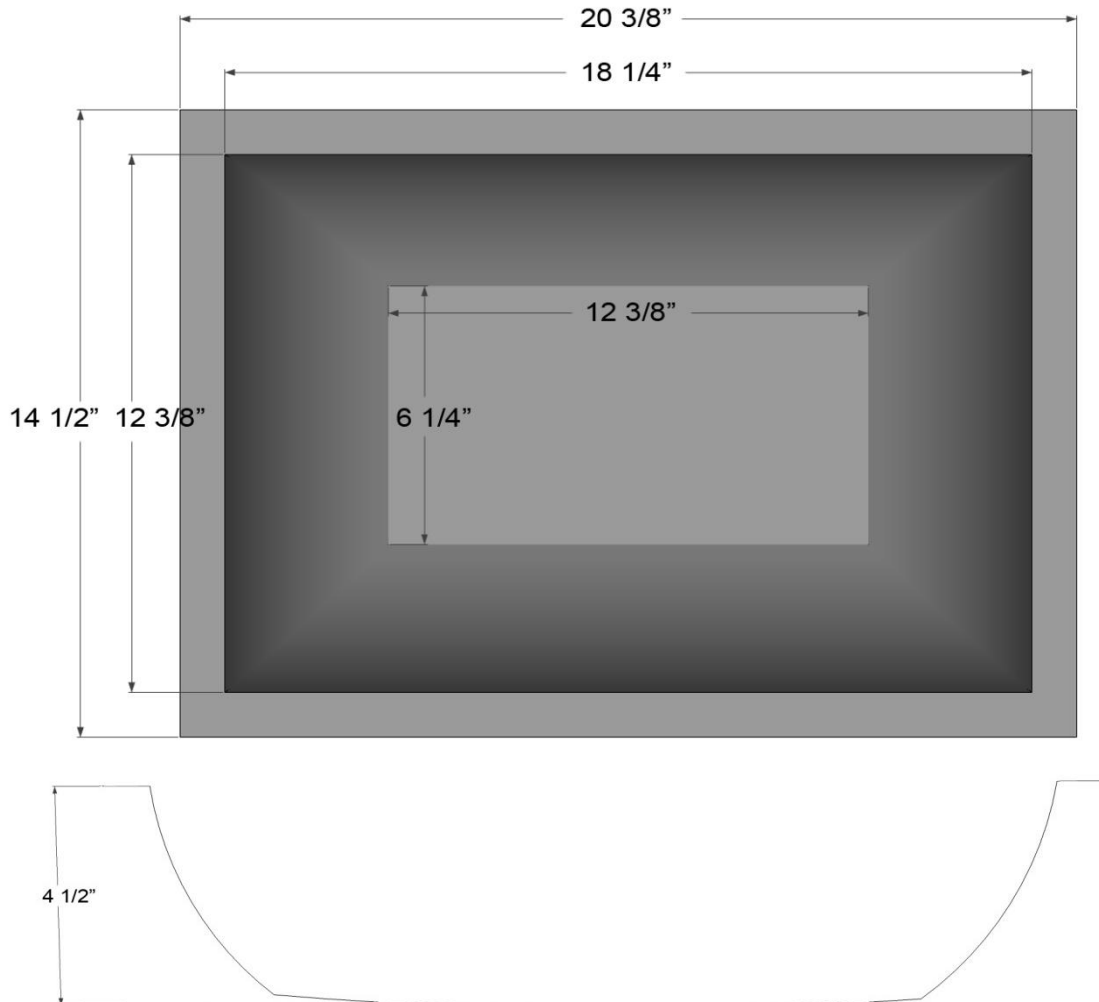

Description:

- Undermount or Drop-In
- Hand Hammered Stainless Steel

Available Finishes:

SS	Satin Stainless Steel
PS	Polished Stainless Steel
UB	Unlacquered Brass - Satin
PB	Unlacquered Brass - Polished

Available Drains:

D004	Grid Strainer
D005	Lift and Turn
D006	Pop-up w/ horizontal lift rod
D101 - D720	Decorative Drain

DIMENSIONS WILL VARY. DO NOT use this sheet as a guide for countertop cuts.