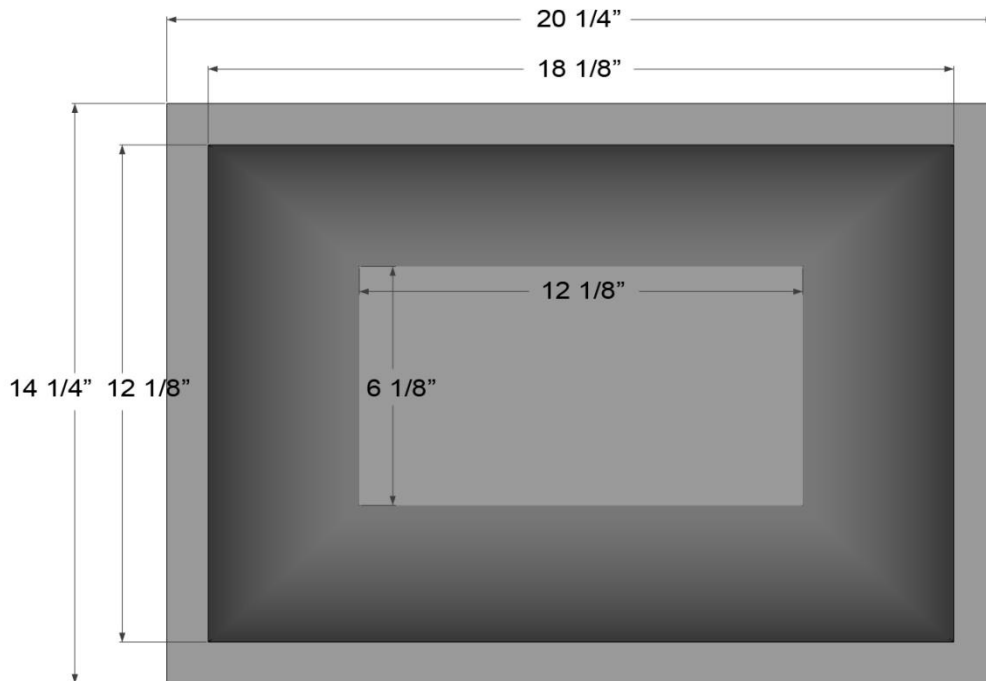

Available Drains:

D004	Grid Strainer
D005	Lift and Turn
D006	Pop-up w/ horizontal lift rod
D101 - D720	Decorative Drain

DIMENSIONS WILL VARY. DO NOT use this sheet as a guide for countertop cuts.