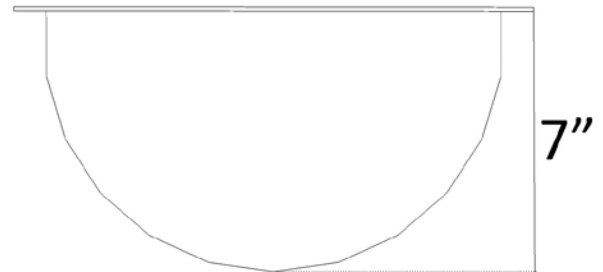

Description:

- Copper
- Drop-In or Undermount
- Use standard 1.5" drain
- Clean with mild soap
No abrasive chemicals

Available Finishes:

- AB** Antique Bronze
- DB** Dark Bronze
- SS** Satin Stainless Steel
- PS** Polished Stainless Steel
- UB** Unlacquered Brass - Satin
- PB** Unlacquered Brass - Polished

Available Drains:

- D004** Grid Strainer
- D005** Lift and Turn
- D006** Pop-up w/ lift rod
- D101-
D604** Decorative Drains

DIMENSIONS WILL VARY. DO NOT use this sheet as a guide for countertop cuts.