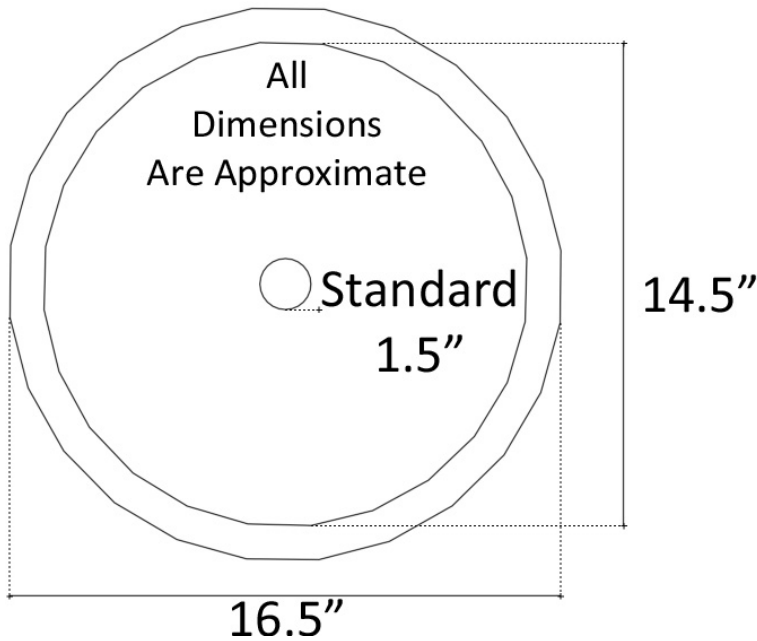

Description:

- Copper
- Drop-In or Undermount
- Use standard 1.5" drain
- Clean with mild soap
No abrasive chemicals

Available Finishes:

- AB** Antique Bronze
- DB** Dark Bronze
- SS** Satin Stainless Steel
- PS** Polished Stainless Steel
- UB** Unlacquered Brass - Satin
- PB** Unlacquered Brass - Polished

Available Drains:

- D004** Grid Strainer
- D005** Lift and Turn
- D006** Pop-up w/ lift rod
- D101-
D604** Decorative Drains

DIMENSIONS WILL VARY. DO NOT use this sheet as a guide for countertop cuts.