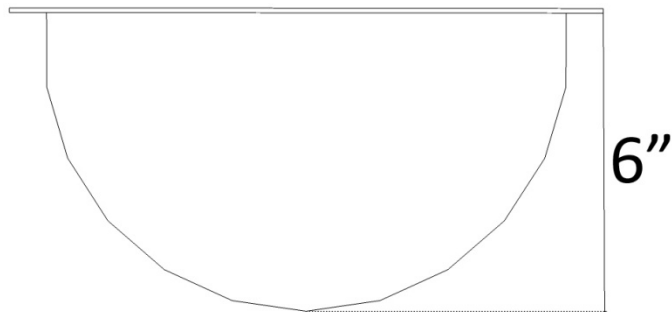

Description:

- Hammered Copper, Hammered Brass or Hammered Stainless Steel
- Drop-In or Undermount
- Use standard 1.5" drain
- Clean with mild soap
No abrasive chemicals

Available Finishes:

- AB** Antique Bronze
- DB** Dark Bronze
- SS** Satin Stainless Steel
- PS** Polished Stainless Steel
- UB** Unlacquered Brass - Satin
- PB** Unlacquered Brass - Polished

Available Drains:

- D004** Grid Strainer
- D005** Lift and Turn
- D006** Pop-up w/ lift rod
Decorative Drains

DIMENSIONS WILL VARY. DO NOT use this sheet as a guide for countertop cuts.