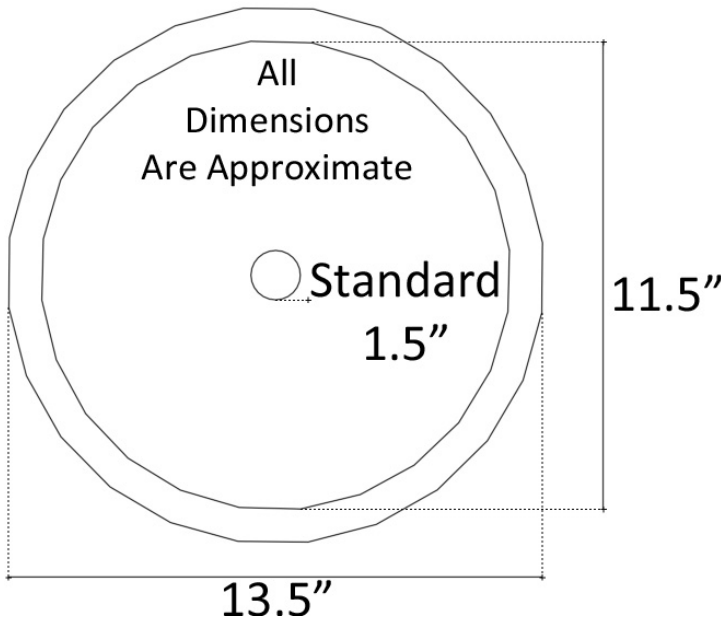

Description:

- Hammered Copper, Hammered Brass or Hammered Stainless Steel
- Drop-In or Undermount
- Use standard 1.5" drain
- Clean with mild soap
No abrasive chemicals

Available Finishes:

- AB** Antique Bronze
- DB** Dark Bronze
- SS** Satin Stainless Steel
- PS** Polished Stainless Steel
- UB** Unlacquered Brass - Satin
- PB** Unlacquered Brass - Polished

Available Drains:

- D004** Grid Strainer
- D005** Lift and Turn
- D006** Pop-up w/ lift rod
Decorative Drains

DIMENSIONS WILL VARY. DO NOT use this sheet as a guide for countertop cuts.