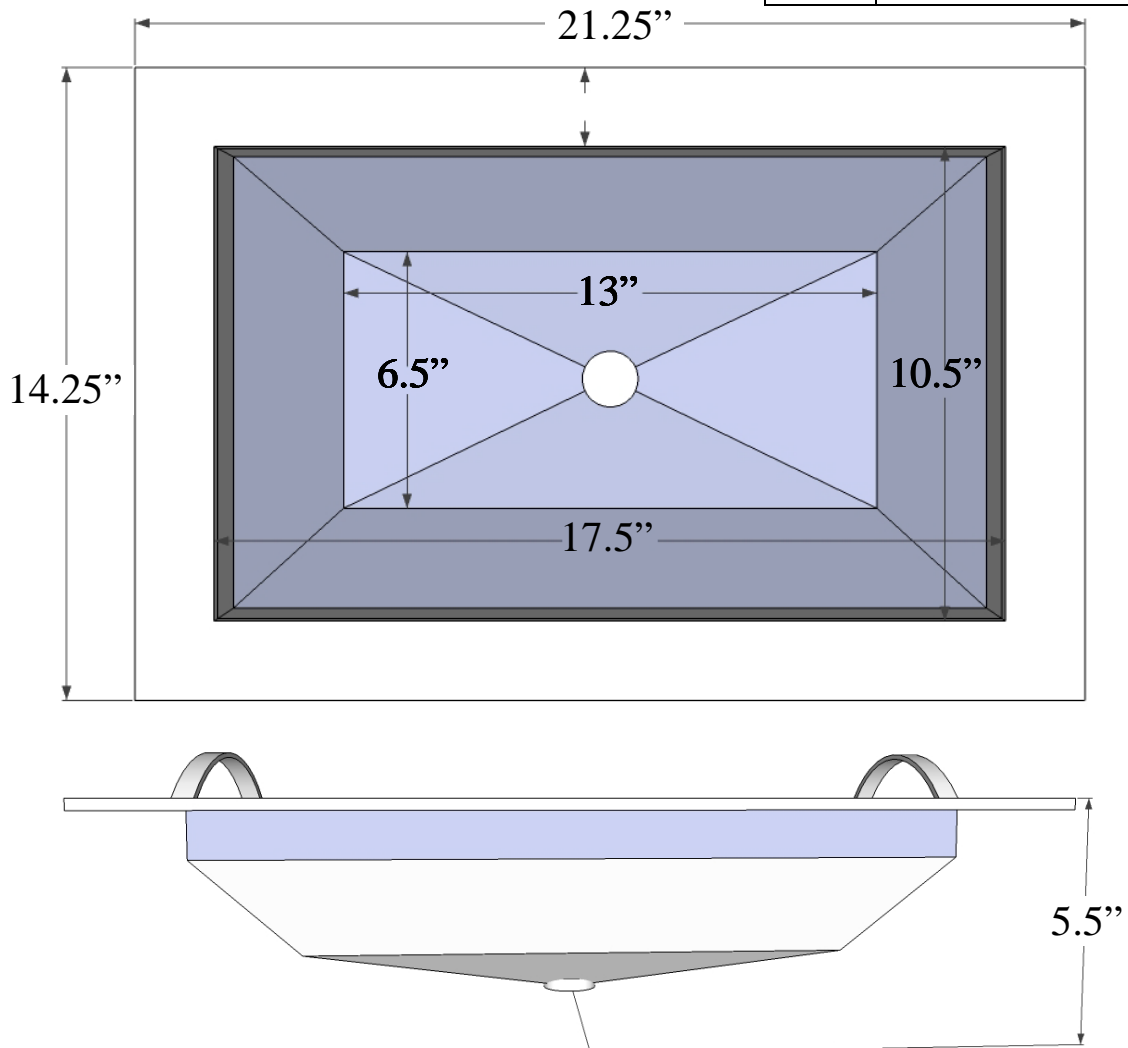

Description:

- Drop-In
- Stainless Steel Sink
- Brass Handles

Available Finishes:

SS	Satin Stainless Steel
PS	Polished Stainless Steel

Available Drains:

D004	Grid Strainer
D005	Lift and Turn
D006	Pop-up w/ horizontal lift rod
D101 - D604	Decorative Drain
D011- D017	Decorative Grid Strainers

DIMENSIONS WILL VARY. DO NOT use this sheet as a guide for countertop cuts.